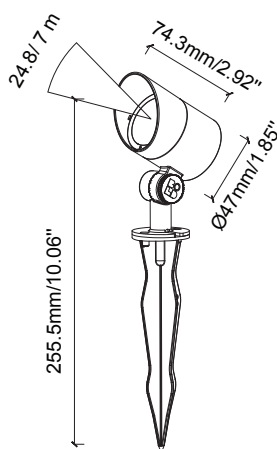

**Light Source:** Integrated

**Material:** Anodized aluminum

**Cable Length:** 24"

**Lux (lx):** 20 cd

**Candelas (cd):** 978 cd

**Rated Life:** 50,000 hours

**Warranty:** 7-year comprehensive

**Dimmable:** No

## Accessories:

Reflector S, Wall Mount S

Max. Luminous intensity : 978 cd

DISTANCE (FT)	CENTER BEAM (FC) Eavg/Emax	ILLUMINANCE - CONE OF LIGHT	BEAM DIAMETER (FT)
3.25	32.84/49.57		1.37
6.25	12.39/2.73		2.73
10	5.65/4.17		4.17
13	3.10/5.43		5.43
16.5	2.01/6.93		6.93
19.5	1.39/8.16		8.16
23	1.02/9.63		9.63