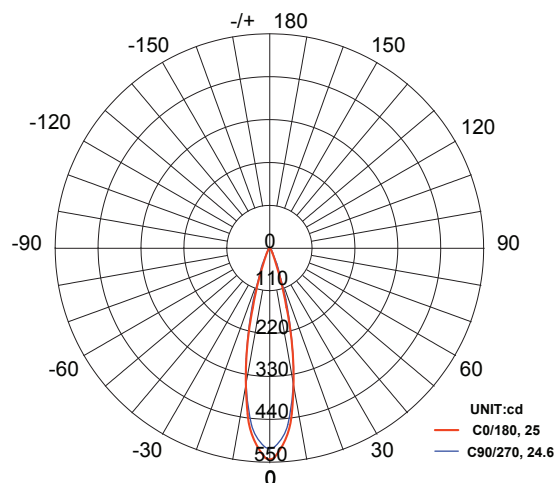

## Accessories:

Reflector S, Wall Mount S

Max. Luminous intensity : 978 cd

DISTANCE (FT)	CENTER BEAM (FC) Eavg/Emax	ILLUMINANCE - CONE OF LIGHT	BEAM DIAMETER (FT)
3.25	32.84/49.57		1.37
6.25	12.39/2.73		2.73
10	5.65/4.17		4.17
13	3.10/5.43		5.43
16.5	2.01/6.93		6.93
19.5	1.39/8.16		8.16
23	1.02/9.63		9.63