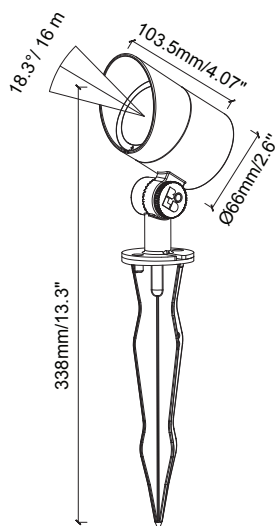

Strata L Slim SL-STRATA-SLIM-BK

Spot Light

Product Finishes: ■

Specifications:

Voltage: 12V AC

Wattage: 7

Volt Amps: 11

Lumens: 600

Color Temp: 2700k

IP Rating: 67

CRI: 92.5

Light Source: Integrated

Material: Anodized aluminum

Cable Length: 24"

Lux (lx): 44.3 lx

Candelas (cd): 2839 cd

Rated Life: 50,000 hours

Warranty: 7-year comprehensive

Dimmable: No

Color-Changing: No

Product Uses:

Trees, Narrow Trees,
Flag Poles

Accessories:

Reflector, Wall Mount

Max. Luminous intensity : 2839 cd

AVERAGE BEAM ANGLE (50%): 18.3DEG

DISTANCE (FT)	CENTER BEAM (FC) Eavg/Emax	ILLUMINANCE - CONE OF LIGHT	BEAM DIAMETER (FT)
3.25	173.98/259.40		1.07
6.25	43.54/64.90		2.15
13	10.86/16.20		4.26
16.5	7.10/10.56		5.41
19.5	3.63/5.40		7.56
23	2.79/4.09		7.38
26.25	2.14/3.25		8.59