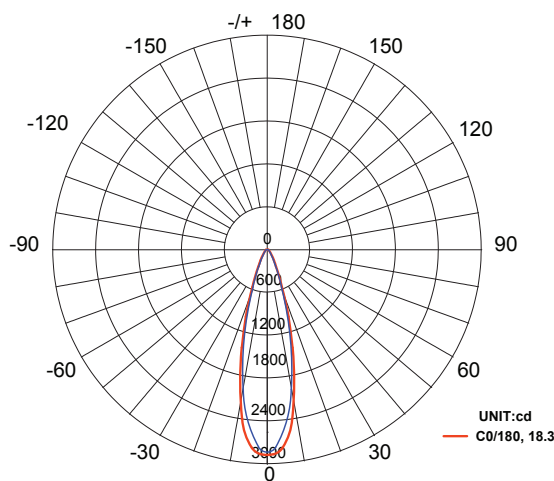

Color Temp: 2700k

IP Rating: 67

CRI: 92.5

Light Source: Integrated

Material: Anodized aluminum

Cable Length: 24"

Lux (lx): 44.3 lx

Candelas (cd): 2839 cd

Max. Luminous intensity : 2839 cd

AVERAGE BEAM ANGLE (50%): 18.3DEG

DISTANCE (FT)	CENTER BEAM (FC) Eavg/Emax	ILLUMINANCE - CONE OF LIGHT	BEAM DIAMETER (FT)
3.25	173.98/259.40		1.07
6.25	43.54/64.90		2.15
13	10.86/16.20		4.26
16.5	7.10/10.56		5.41
19.5	3.63/5.40		7.56
23	2.79/4.09		7.38
26.25	2.14/3.25		8.59