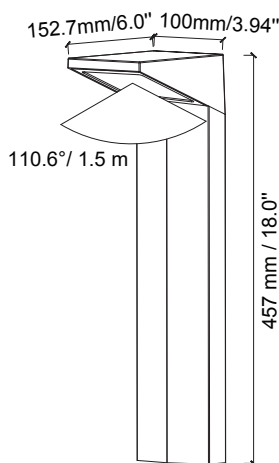

Silva Low PL-SILVA-L-BK

Path Light

Product Finishes: ■

Specifications:

Voltage: 12V AC

Wattage: 1.5

Volt Amps: 2.5

Lumens: 60

Color Temp: 2700k

IP Rating: 65

CRI: 92.5

Light Source: Integrated

Material: Anodized Aluminum

Cable Length: 24"

Lux (lx): 9.7 lx

Candelas (cd): 38 cd

Rated Life: 50,000 hours

Warranty: 7-year comprehensive

Dimmable: No

Color-Changing: No

Product Uses:

Pathways, Bushes, Garden Beds, Driveways, Grasses

Max. Luminous intensity : 38 cd