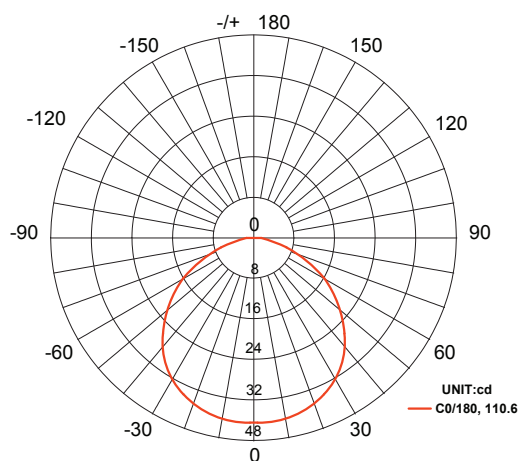

Color Temp: 2700k

IP Rating: 65

CRI: 92.5

Light Source: Integrated

Material: Anodized Aluminum

Cable Length: 24"

Lux (lx): 9.7 lx

Candelas (cd): 38 cd

Rated Life: 50,000 hours

Warranty: 7-year comprehensive

Dimmable: No

Color-Changing: No

Product Uses:

Pathways, Bushes, Garden Beds, Driveways, Grasses

Max. Luminous intensity : 38 cd

AVERAGE BEAM ANGLE (50%): 110.6 DEG

DISTANCE (FT)	CENTER BEAM (FC) Eavg/Emax	ILLUMINANCE - CONE OF LIGHT	BEAM DIAMETER (FT)
1	10.88/40.79		1.72
1.5	2.04/7.21		2.58
3	0.51/1.8		5.19
5	0.25/0.88		9.0
6.5	0.14/0.50		11.25

AVERAGE BEAM ANGLE 0/180 (50%): 110.6 DEG