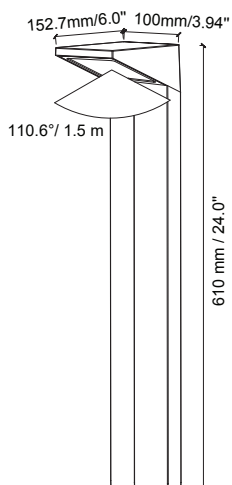

Silva High PL-SILVA-H-BK

Path Light

Product Finishes: ■

Specifications:

Voltage: 12V AC

Wattage: 1.5

Volt Amps: 2.5

Lumens: 60

Color Temp: 2700k

IP Rating: 65

CRI: 92.5

Light Source: Integrated

Material: Anodized Aluminum

Cable Length: 24"

Lux (lx): 9.7 lx

Candelas (cd): 38 cd

Rated Life: 50,000 hours

Warranty: 7-year comprehensive

Dimmable: No

Color-Changing: No

Product Uses:

Pathways, Bushes, Garden Beds, Driveways, Grasses

Max. Luminous intensity : 38 cd