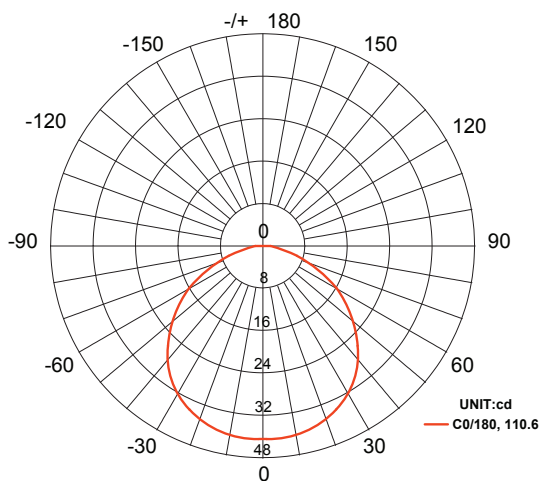

Color Temp: 2700k

IP Rating: 65

CRI: 92.5

Light Source: Integrated

Material: Anodized Aluminum

Cable Length: 24"

Lux (lx): 9.7 lx

Candelas (cd): 38 cd

Rated Life: 50,000 hours

Warranty: 7-year comprehensive

Dimmable: No

Color-Changing: No

Product Uses:

Pathways, Bushes, Garden Beds, Driveways, Grasses

Max. Luminous intensity : 38 cd

AVERAGE BEAM ANGLE (50%): 110.6 DEG

DISTANCE (FT)	CENTER BEAM (FC) Eavg/Emax	ILLUMINANCE - CONE OF LIGHT	BEAM DIAMETER (FT)
1	10.88/40.79		1.72
1.5	2.04/7.21		2.58
3	0.51/1.8		5.19
5	0.25/0.88		9.0
6.5	0.14/0.50		11.25

AVERAGE BEAM ANGLE 0/180 (50%): 110.6 DEG