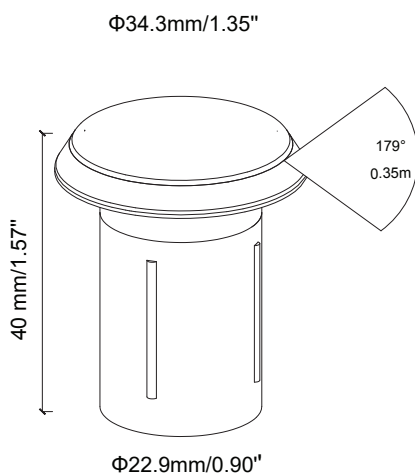

**Light Source:** Integrated

**Material:** Polycarbonate

**Cable Length:** 36"

**Lux (lx):** 0.4 lx

**Candelas (cd):** 1.48 cd

**Rated Life:** 50,000 hours

**Warranty:** 7-year comprehensive

**Dimmable:** No

## Accessories:

Fang Mini

Max. Luminous intensity : 1.48 cd

**AVERAGE BEAM ANGLE 90/270 (50%): 179 DEG**  
**AVERAGE BEAM ANGLE 0/180 (50%): 179 DEG**

DISTANCE (FT)	CENTER BEAM (FC) Eavg/Emax	ILLUMINANCE - CONE OF LIGHT	BEAM DIAMETER (FT)
1	0.193/14.16		0.84
1.5	0.23/1.69		1.58
3	0.012/0.86		2.21
5	0.006/0.47		3.50
6.5	0.002/0.11		6.83