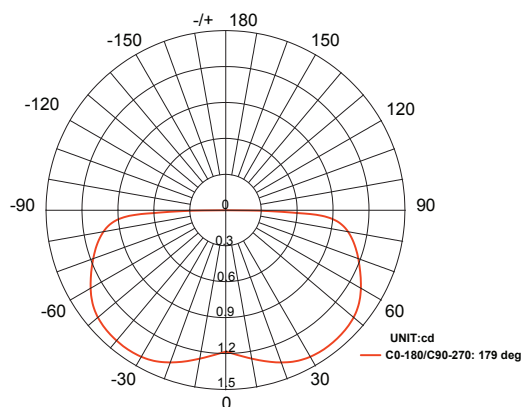

**Light Source:** Integrated

**Material:** Polycarbonate

**Cable Length:** 36"

**Lux (lx):** 0.4 lx

**Candelas (cd):** 1.48 cd

**Rated Life:** 50,000 hours

**Warranty:** 7-year comprehensive

**Dimmable:** No

## Accessories:

Fang Mini

Max. Luminous intensity : 1.48 cd

**AVERAGE BEAM ANGLE 90/270 (50%): 179 DEG**  
**AVERAGE BEAM ANGLE 0/180 (50%): 179 DEG**

DISTANCE (FT)	CENTER BEAM (FC) Eavg/Emax	ILLUMINANCE - CONE OF LIGHT	BEAM DIAMETER (FT)
1	0.193/14.16		0.84
1.5	0.23/1.69		1.58
3	0.012/0.86		2.21
5	0.006/0.47		3.50
6.5	0.002/0.11		6.83

**AVERAGE BEAM ANGLE 90/270 (50%): 179 DEG**