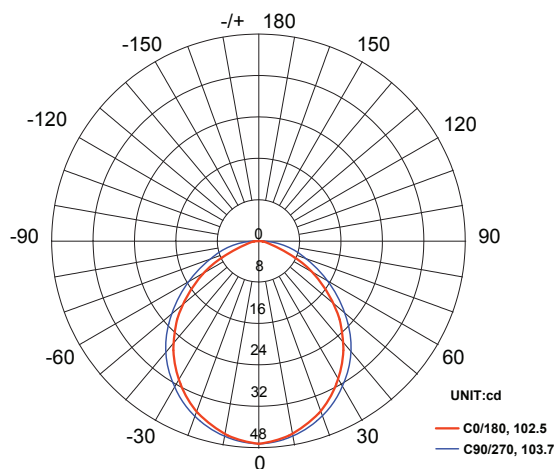

**Light Source:** Integrated

**Material:** Polycarbonate

**Cable Length:** 24"

**Lux (lx):** 11 lx

**Candelas (cd):** 43 cd

**Rated Life:** 50,000 hours

**Warranty:** 7-year comprehensive

**Dimmable:** No

## Product Uses:

Walls, Fences, Retaining

Walls, Pillars, Pergolas

Max. Luminous intensity : 43 cd

**AVERAGE BEAM ANGLE (50%): 103.1 DEG**

DISTANCE (FT)	CENTER BEAM (FC) Eavg/Emax	ILLUMINANCE - CONE OF LIGHT	BEAM DIAMETER (FT)
1	25.83/77.49		2.52
1.5	4.86/10.30		3.78
3	1.22/3.64		7.56
5	0.60/1.79		12.53
6.5	0.32/0.98		16.38

**AVERAGE BEAM ANGLE 0/180 (50%): 103.1 DEG**