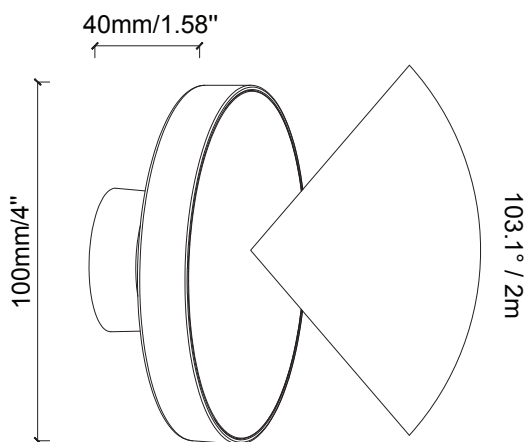

**Light Source:** Integrated

**Material:** Polycarbonate

**Cable Length:** 24"

**Lux (lx):** 11 lx

**Candelas (cd):** 43 cd

**Rated Life:** 50,000 hours

**Warranty:** 7-year comprehensive

**Dimmable:** No

## Product Uses:

Walls, Fences, Retaining

Walls, Pillars, Pergolas

Max. Luminous intensity : 43 cd

**AVERAGE BEAM ANGLE (50%): 103.1 DEG**

DISTANCE (FT)	CENTER BEAM (FC) Eavg/Emax	ILLUMINANCE - CONE OF LIGHT	BEAM DIAMETER (FT)
1	25.83/77.49		2.52
1.5	4.86/10.30		3.78
3	1.22/3.64		7.56
5	0.60/1.79		12.53
6.5	0.32/0.98		16.38

**AVERAGE BEAM ANGLE 0/180 (50%): 103.1 DEG**