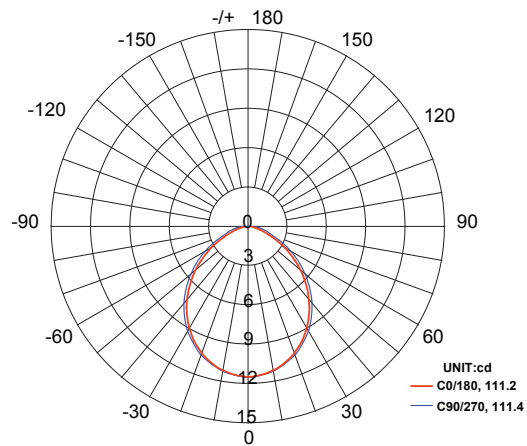

## Accessories:

Fang

Max. Luminous intensity : 11.5 cd

**AVERAGE BEAM ANGLE (50%): 111.3 DEG**

DISTANCE (FT)	CENTER BEAM (FC) Eavg/Emax	ILLUMINANCE - CONE OF LIGHT	BEAM DIAMETER (FT)
1	30.36/83.50		0.28
1.5	1.43/3.92		0.39
3	0.36/0.98		0.75
5	0.09/0.26		1.27
6.5	1.02 / 2.81		1.63