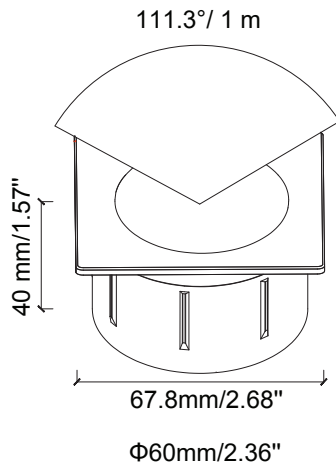

**Light Source:** Integrated

**Material:** Anodized aluminum

**Cable Length:** 36"

**Lux (lx):** 2.9 lx

**Candelas (cd):** 11.5 cd

**Rated Life:** 50,000 hours

**Warranty:** 7-year comprehensive

**Dimmable:** No

## Accessories:

Fang

Max. Luminous intensity : 11.5 cd

**AVERAGE BEAM ANGLE (50%): 111.3 DEG**

DISTANCE (FT)	CENTER BEAM (FC) Eavg/Emax	ILLUMINANCE - CONE OF LIGHT	BEAM DIAMETER (FT)
1	30.36/83.50		0.28
1.5	1.43/3.92		0.39
3	0.36/0.98		0.75
5	0.09/0.26		1.27
6.5	1.02 / 2.81		1.63