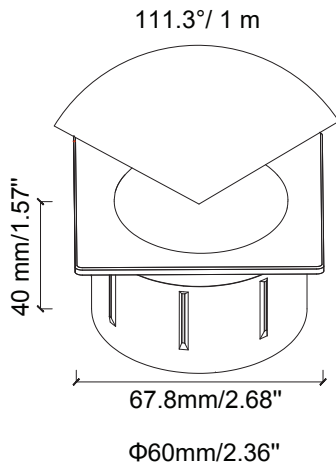

Ruby Square RL-RUBY-SQ-60-SS

Recessed Light

Product Finishes: ■ ■

Specifications:

Voltage: 12V AC
Wattage: 0.4
Volt Amps: 0.7
Lumens: 16
Color Temp: 2700k
IP Rating: 67
CRI: 93
Light Source: Integrated

Material: Anodized aluminum
Cable Length: 36"
Lux (lx): 2.9 lx
Candelas (cd): 11.5 cd
Rated Life: 50,000 hours
Warranty: 7-year comprehensive
Dimmable: No
Color-Changing: No

Product Uses:
 Pavers, Decks, Stairs,
 Driveways, Risers, Concrete

Accessories:
 Fang

Max. Luminous intensity : 11.5 cd

AVERAGE BEAM ANGLE (50%): 111.3 DEG

DISTANCE (FT)	CENTER BEAM (FC) Eavg/Emax	ILLUMINANCE - CONE OF LIGHT	BEAM DIAMETER (FT)
1	30.36/83.50		0.28
1.5	1.43/3.92		0.39
3	0.36/0.98		0.75
5	0.09/0.26		1.27
6.5	1.02 / 2.81		1.63