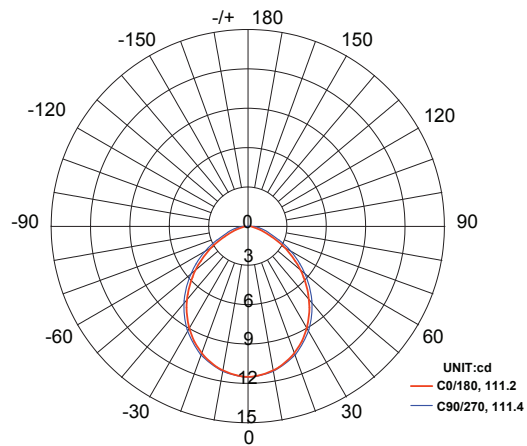

Ruby Square RL-RUBY-SQ-60-SS

Recessed Light

Product Finishes: ■ ■

Specifications:

Voltage: 12V AC
Wattage: 0.4
Volt Amps: 0.7
Lumens: 16
Color Temp: 2700k
IP Rating: 67
CRI: 93
Light Source: Integrated

Material: Anodized aluminum
Cable Length: 36"
Lux (lx): 2.9 lx
Candelas (cd): 11.5 cd
Rated Life: 50,000 hours
Warranty: 7-year comprehensive
Dimmable: No
Color-Changing: No

Product Uses:
 Pavers, Decks, Stairs,
 Driveways, Risers, Concrete

Accessories:
 Fang

Max. Luminous intensity : 11.5 cd

AVERAGE BEAM ANGLE (50%): 111.3 DEG

DISTANCE (FT)	CENTER BEAM (FC) Eavg/Emax	ILLUMINANCE - CONE OF LIGHT	BEAM DIAMETER (FT)
1	30.36/83.50		0.28
1.5	1.43/3.92		0.39
3	0.36/0.98		0.75
5	0.09/0.26		1.27
6.5	1.02 / 2.81		1.63