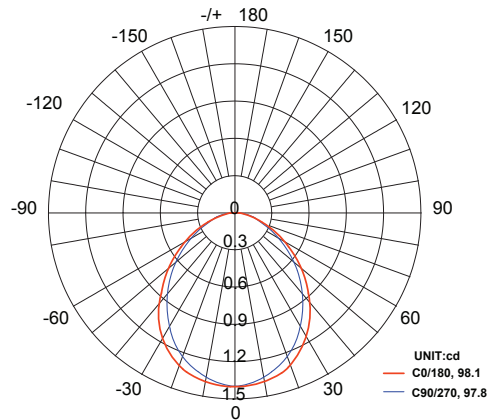

Color Temp: 2700k

IP Rating: 67

CRI: 93

Light Source: Integrated

Material: Anodized aluminum

Cable Length: 36"

Lux (lx): 1.7 lx

Candelas (cd): 1.4 cd

Max. Luminous intensity : 1.4 cd

AVERAGE BEAM ANGLE (50%): 98 DEG

| DISTANCE (FT) | CENTER BEAM (FC) Eavg/Emax | ILLUMINANCE - CONE OF LIGHT | BEAM DIAMETER (FT) |
|---------------|-------------------------------|-----------------------------|--------------------|
| 0.25 | 3.86/9.91 | | 0.05 |
| 0.5 | 0.96/2.48 | | 0.13 |
| 1 | 0.57/1.47 | | 0.23 |
| 1.25 | 0.30/0.77 | | 0.28 |
| 1.5 | 0.19/0.48 | | 0.36 |
| 3 | 0.05/0.11 | | 0.69 |