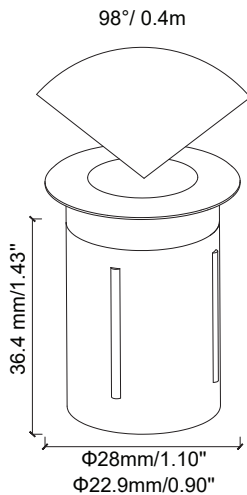

Ruby Mini RL-RUBY-22-SS

Recessed Light

Product Finishes: No Ring

Specifications:

Voltage: 12V AC

Wattage: 0.1

Volt Amps: 0.15

Lumens: 1

Color Temp: 2700k

IP Rating: 67

CRI: 93

Light Source: Integrated

Material: Anodized aluminum

Cable Length: 36"

Lux (lx): 1.7 lx

Candelas (cd): 1.4 cd

Max. Luminous intensity : 1.4 cd

AVERAGE BEAM ANGLE (50%): 98 DEG

| DISTANCE (FT) | CENTER BEAM (FC) Eavg/Emax | ILLUMINANCE - CONE OF LIGHT | BEAM DIAMETER (FT) |
|---------------|-------------------------------|-----------------------------|--------------------|
| 0.25 | 3.86/9.91 | | 0.05 |
| 0.5 | 0.96/2.48 | | 0.13 |
| 1 | 0.57/1.47 | | 0.23 |
| 1.25 | 0.30/0.77 | | 0.28 |
| 1.5 | 0.19/0.48 | | 0.36 |
| 3 | 0.05/0.11 | | 0.69 |