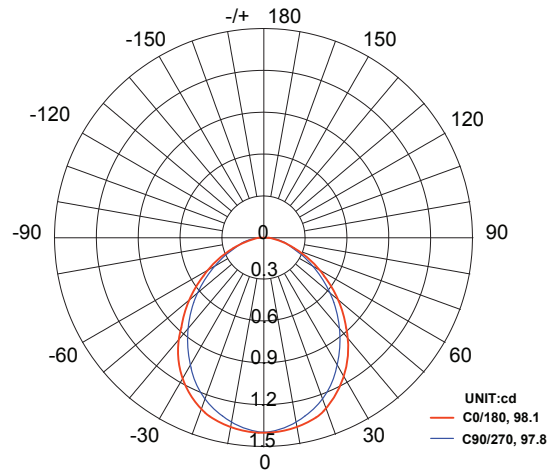

Color Temp: 2700k

IP Rating: 67

CRI: 93

Light Source: Integrated

Material: Anodized aluminum

Cable Length: 36"

Lux (lx): 1.7 lx

Candelas (cd): 1.4 cd

Max. Luminous intensity : 1.4 cd

DISTANCE (FT)	CENTER BEAM (FC) Eavg/Emax	ILLUMINANCE - CONE OF LIGHT	BEAM DIAMETER (FT)
0.25	3.86/9.91		0.05
0.5	0.96/2.48		0.13
1	0.57/1.47		0.23
1.25	0.30/0.77		0.28
1.5	0.19/0.48		0.36
3	0.05/0.11		0.69