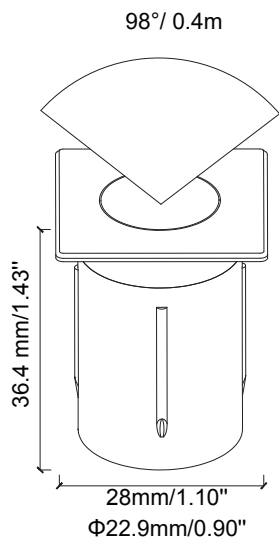

Ruby Mini Square RL-RUBY-SQ-22-SS

Recessed Light

Product Finishes: ■ ■

Specifications:

Voltage: 12V AC

Wattage: 0.1

Volt Amps: 0.15

Lumens: 1

Color Temp: 2700k

IP Rating: 67

CRI: 93

Light Source: Integrated

Material: Anodized aluminum

Cable Length: 36"

Lux (lx): 1.7 lx

Candelas (cd): 1.4 cd

Max. Luminous intensity : 1.4 cd

DISTANCE (FT)	CENTER BEAM (FC) Eavg/Emax	ILLUMINANCE - CONE OF LIGHT	BEAM DIAMETER (FT)
0.25	3.86/9.91		0.05
0.5	0.96/2.48		0.13
1	0.57/1.47		0.23
1.25	0.30/0.77		0.28
1.5	0.19/0.48		0.36
3	0.05/0.11		0.69