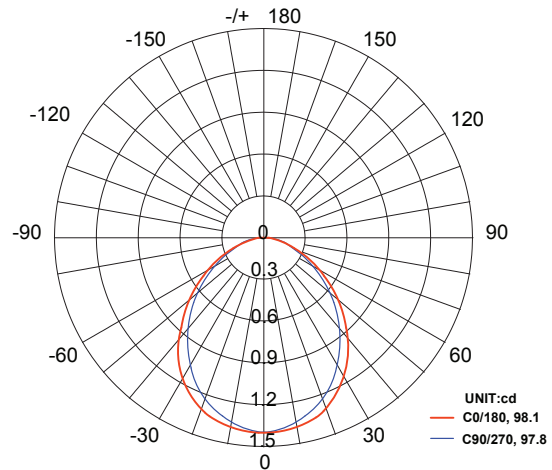

Color Temp: 2700k

IP Rating: 67

CRI: 93

Light Source: Integrated

Material: Anodized aluminum

Cable Length: 36"

Lux (lx): 1.7 lx

Candelas (cd): 1.4 cd

Max. Luminous intensity : 1.4 cd

DISTANCE (FT)	CENTER BEAM (FC) Eavg/Emax	ILLUMINANCE - CONE OF LIGHT	BEAM DIAMETER (FT)
0.25	3.86/9.91		0.05
0.5	0.96/2.48		0.13
1	0.57/1.47		0.23
1.25	0.30/0.77		0.28
1.5	0.19/0.48		0.36
3	0.05/0.11		0.69