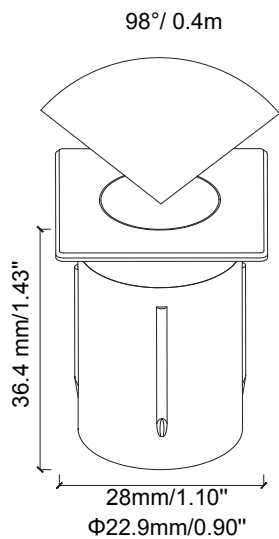

Ruby Mini Square RL-RUBY-SQ-22-BK

Recessed Light

Product Finishes: ■ ■

Specifications:

Voltage: 12V AC

Wattage: 0.1

Volt Amps: 0.15

Lumens: 1

Color Temp: 2700k

IP Rating: 67

CRI: 93

Light Source: Integrated

Material: Anodized aluminum

Cable Length: 36"

Lux (lx): 1.7 lx

Candelas (cd): 1.4 cd

Max. Luminous intensity : 1.4 cd

DISTANCE (FT)	CENTER BEAM (FC) Eavg/Emax	ILLUMINANCE - CONE OF LIGHT	BEAM DIAMETER (FT)
0.25	3.86/9.91		0.05
0.5	0.96/2.48		0.13
1	0.57/1.47		0.23
1.25	0.30/0.77		0.28
1.5	0.19/0.48		0.36
3	0.05/0.11		0.69