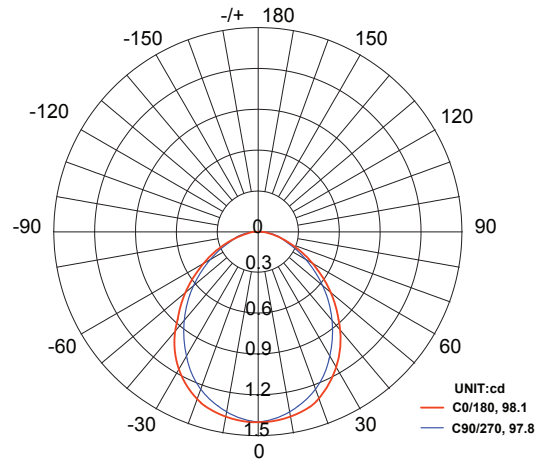

Color Temp: 2700k

IP Rating: 67

CRI: 93

Light Source: Integrated

Material: Polycarbonate

Cable Length: 36"

Lux (lx): 1.7 lx

Candelas (cd): 1.4 cd

Fang Mini

AVERAGE BEAM ANGLE (50%): 98 DEG

DISTANCE (FT)	CENTER BEAM (FC) Eavg/Emax	ILLUMINANCE - CONE OF LIGHT	BEAM DIAMETER (FT)
0.25	3.86/9.91		0.05
0.5	0.96/2.48		0.13
1	0.57/1.47		0.23
1.25	0.30/0.77		0.28
1.5	0.19/0.48		0.36
3	0.05/0.11		0.69