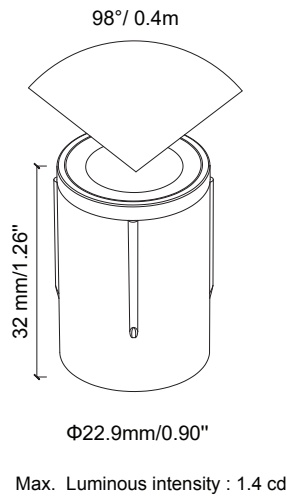

Ruby Mini RL-RUBY-22-NR

Recessed Light

Product Finishes: No Ring

Specifications:

Voltage: 12V AC

Wattage: 0.1

Volt Amps: 0.15

Lumens: 1

Color Temp: 2700k

IP Rating: 67

CRI: 93

Light Source: Integrated

Material: Polycarbonate

Cable Length: 36"

Lux (lx): 1.7 lx

Candelas (cd): 1.4 cd

Fang Mini

AVERAGE BEAM ANGLE (50%): 98 DEG

DISTANCE (FT)	CENTER BEAM (FC) Eavg/Emax	ILLUMINANCE - CONE OF LIGHT	BEAM DIAMETER (FT)
0.25	3.86/9.91		0.05
0.5	0.96/2.48		0.13
1	0.57/1.47		0.23
1.25	0.30/0.77		0.28
1.5	0.19/0.48		0.36
3	0.05/0.11		0.69