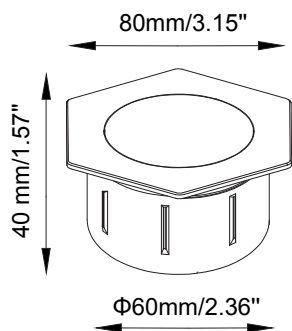

The Ruby (with a hexagonal stainless steel ring) is part of BOLD's high-end, durable and dynamic 2 3/8" (60mm) recessed fixtures. Framed with a hexagon shaped stainless steel ring, this recessed light projects a bright light that's ideal for bordering patios, decks, pathways, and creating unique designs. The Ruby product line presents different fixture sizes, ring options, and finishes you can choose from to customize your outdoor lighting designs.

SPECIFICATIONS:

- Voltage:** 12V AC
- Wattage:** 0.4
- Volt Amps:** 0.7
- Lumens:** 16
- Color Temp:** 2700k
- IP Rating:** 67
- CRI:** 93
- Material:** Polycarbonate
- Cable Length:** 36"

DISTANCE (M)	CENTER BEAM (lx) Eavg/Emax	ILLUMINANCE - CONE OF LIGHT	BEAM DIAMETER (m)
0.25	268 / 737		0.07
0.5	16.8 / 46.1		0.13
1	4.2 / 11.5		0.25
1.5	1.86 / 5.12		0.38
2	1.02 / 2.81		0.50