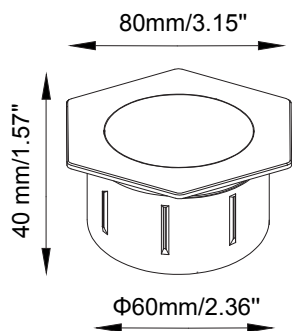

The Ruby (with a hexagonal black ring) is part of BOLD's high-end, durable and dynamic 2 3/8" (60mm) recessed fixtures. Framed with a hexagonal shaped black ring, this recessed light projects a bright light that's ideal for bordering patios, decks, pathways, and creating unique designs. The Ruby product line presents different fixture sizes, ring options, and finishes you can choose from to customize your outdoor lighting designs.

SPECIFICATIONS:

- Voltage:** 12V AC
- Wattage:** 0.4
- Volt Amps:** 0.7
- Lumens:** 16
- Color Temp:** 2700k
- IP Rating:** 67
- CRI:** 93
- Material:** Polycarbonate
- Cable Length:** 36"

DISTANCE (M)	CENTER BEAM (lx) Eavg/Emax	ILLUMINANCE - CONE OF LIGHT	BEAM DIAMETER (m)
0.25	268 / 737		0.07
0.5	16.8 / 46.1		0.13
1	4.2 / 11.5		0.25
1.5	1.86 / 5.12		0.38
2	1.02 / 2.81		0.50