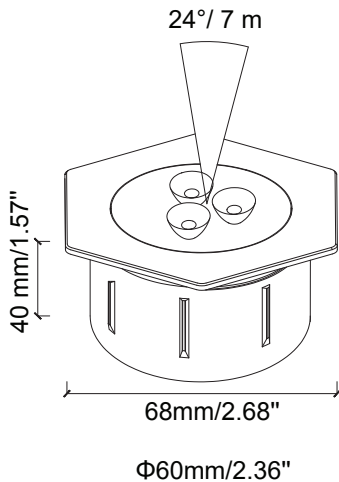

Ray Hex RL-RAY-HX-60-SS

Recessed Light

Product Finishes: ■ ■

Specifications:

Voltage: 12V AC
Wattage: 1.5
Volt Amps: 2.5
Lumens: 100
Color Temp: 2700k
IP Rating: 67
CRI: 93
Light Source: Integrated

Material: Polycarbonate
Ring Material: Stainless steel
Cable Length: 36"
Lux (lx): 11 lx
Candelas (cd): 542 cd
Rated Life: 50,000 hours
Warranty: 7-year comprehensive
Dimmable: No
Color-Changing: No

Product Uses:
 Walls, Fences

Accessories:
 Fang

Max. Luminous intensity : 542 cd

AVERAGE BEAM ANGLE (50%): 24 DEG

DISTANCE (FT)	CENTER BEAM (FC) Eavg/Emax	ILLUMINANCE - CONE OF LIGHT	BEAM DIAMETER (FT)
3.25	32.84/49.57		1.37
6.25	8.21/13.39		2.73
10	3.74/5.65		4.17
13	2.05/3.10		5.43
16.5	1.34/2.01		6.93
19.5	0.91/1.39		8.16
23	0.68/1.02		9.63