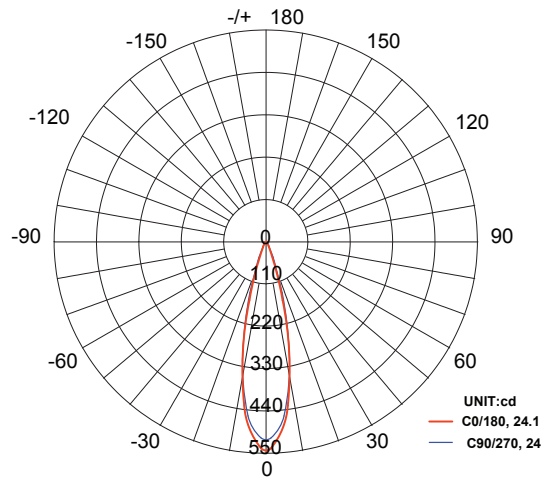

Ray Hex RL-RAY-HX-60-SS

Recessed Light

Product Finishes: ■ ■

Specifications:

Voltage: 12V AC
Wattage: 1.5
Volt Amps: 2.5
Lumens: 100
Color Temp: 2700k
IP Rating: 67
CRI: 93
Light Source: Integrated

Material: Polycarbonate
Ring Material: Stainless steel
Cable Length: 36"
Lux (lx): 11 lx
Candelas (cd): 542 cd
Rated Life: 50,000 hours
Warranty: 7-year comprehensive
Dimmable: No
Color-Changing: No

Product Uses:
 Walls, Fences

Accessories:
 Fang

Max. Luminous intensity : 542 cd

AVERAGE BEAM ANGLE (50%): 24 DEG

DISTANCE (FT)	CENTER BEAM (FC) Eavg/Emax	ILLUMINANCE - CONE OF LIGHT	BEAM DIAMETER (FT)
3.25	32.84/49.57		1.37
6.25	8.21/13.39		2.73
10	3.74/5.65		4.17
13	2.05/3.10		5.43
16.5	1.34/2.01		6.93
19.5	0.91/1.39		8.16
23	0.68/1.02		9.63