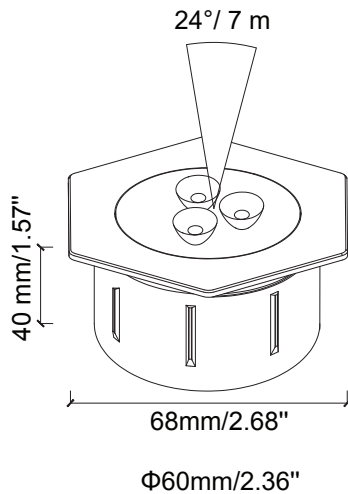

Ray Hex RL-RAY-HX-60-BK

Recessed Light

Product Finishes: ■ ■

Specifications:

Voltage: 12V AC
Wattage: 1.5
Volt Amps: 2.5
Lumens: 100
Color Temp: 2700k
IP Rating: 67
CRI: 93
Light Source: Integrated

Material: Polycarbonate
Ring Material: Anodized aluminum
Cable Length: 36"
Lux (lx): 11 lx
Candelas (cd): 542 cd
Rated Life: 50,000 hours
Warranty: 7-year comprehensive
Dimmable: No
Color-Changing: No

Product Uses:
 Walls, Fences

Accessories:
 Fang

Max. Luminous intensity : 542 cd

AVERAGE BEAM ANGLE (50%): 24 DEG

DISTANCE (FT)	CENTER BEAM (FC) Eavg/Emax	ILLUMINANCE - CONE OF LIGHT	BEAM DIAMETER (FT)
3.25	32.84/49.57		1.37
6.25	8.21/13.39		2.73
10	3.74/5.65		4.17
13	2.05/3.10		5.43
16.5	1.34/2.01		6.93
19.5	0.91/1.39		8.16
23	0.68/1.02		9.63