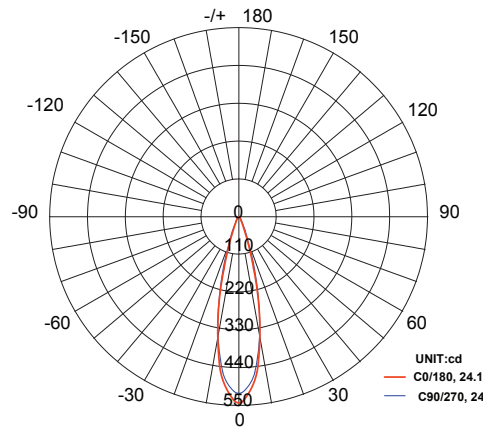

Ray Hex RL-RAY-HX-60-BK

Recessed Light

Product Finishes: ■ ■

Specifications:

Voltage: 12V AC
Wattage: 1.5
Volt Amps: 2.5
Lumens: 100
Color Temp: 2700k
IP Rating: 67
CRI: 93
Light Source: Integrated

Material: Polycarbonate
Ring Material: Anodized aluminum
Cable Length: 36"
Lux (lx): 11 lx
Candelas (cd): 542 cd
Rated Life: 50,000 hours
Warranty: 7-year comprehensive
Dimmable: No
Color-Changing: No

Product Uses:
 Walls, Fences

Accessories:
 Fang

Max. Luminous intensity : 542 cd

AVERAGE BEAM ANGLE (50%): 24 DEG

DISTANCE (FT)	CENTER BEAM (FC) Eavg/Emax	ILLUMINANCE - CONE OF LIGHT	BEAM DIAMETER (FT)
3.25	32.84/49.57		1.37
6.25	8.21/13.39		2.73
10	3.74/5.65		4.17
13	2.05/3.10		5.43
16.5	1.34/2.01		6.93
19.5	0.91/1.39		8.16
23	0.68/1.02		9.63