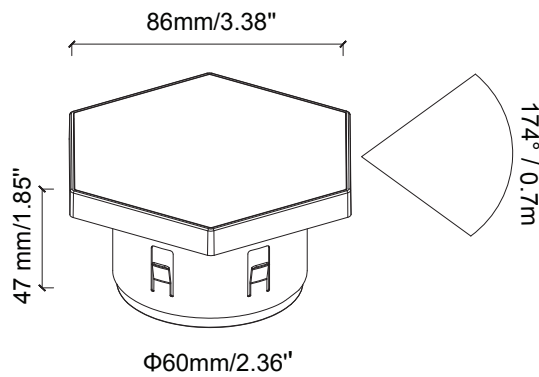

Prism RL-PRISM-60-BK

Recessed Light

Product Finishes: ■

Specifications:

Voltage: 12V AC

Wattage: 1.5

Volt Amps: 2.5

Lumens: 11

Color Temp: 2700k

IP Rating: 67

CRI: 93

Light Source: Integrated

Material: Polycarbonate

Cable Length: 36"

Lux (lx): 1.3 lx

Candelas (cd): 5.2 cd

Rated Life: 50,000 hours

Warranty: 7-year comprehensive

Dimmable: No

Color-Changing: No

Product Uses:

Decks, Pathways, Pavers,
Stairs, Risers, Concrete

Accessories:

Fang

Max. Luminous intensity : 5.2 cd