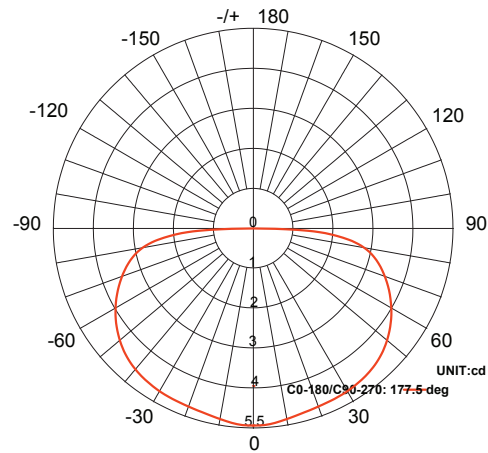

**Light Source:** Integrated

**Material:** Polycarbonate

**Cable Length:** 36"

**Lux (lx):** 1.3 lx

**Candelas (cd):** 5.2 cd

**Rated Life:** 50,000 hours

**Warranty:** 7-year comprehensive

**Dimmable:** No

## Accessories:

Fang

Max. Luminous intensity : 5.2 cd

**AVERAGE BEAM ANGLE 90/270 (50%): 174 DEG**  
**AVERAGE BEAM ANGLE 0/180 (50%): 174 DEG**

DISTANCE (FT)	CENTER BEAM (FC) Eavg/Emax	ILLUMINANCE - CONE OF LIGHT	BEAM DIAMETER (FT)
1	2.10/61.18		0.32
1.5	0.39/7.34		0.60
3	0.10/1.84		1.17
5	0.05/1.02		1.83
6.5	0.03/0.50		2.54

**AVERAGE BEAM ANGLE 90/270 (50%): 178 DEG**  
**AVERAGE BEAM ANGLE 0/180 (50%): 177 DEG**