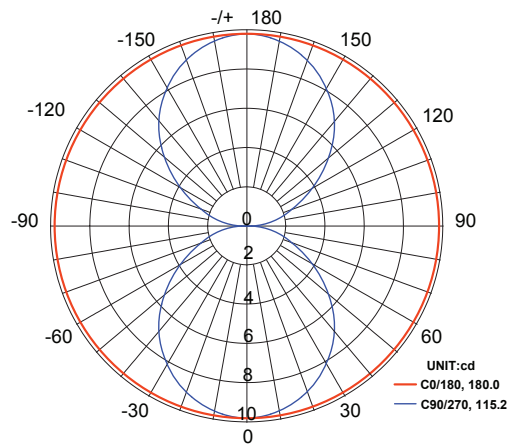

Prism High PL-PRISM-H-BK

Path Light

Product Finishes: ■

Specifications:

Voltage: 12V AC
Wattage: 1.5
Volt Amps: 2.5
Lumens: 60
Color Temp: 2700k
IP Rating: 65
CRI: 92.5
Light Source: Integrated

Material: Anodized aluminum
Cable Length: 24"
Lux (lx): 2.3 lx
Candelas (cd): 9 cd
Rated Life: 50,000 hours
Warranty: 7-year comprehensive
Dimmable: No
Color-Changing: No

Product Uses:

Pathways, Bushes, Garden
 Beds, Driveways, Grasses

AVERAGE BEAM ANGLE 90/270 (50%): 114 DEG
AVERAGE BEAM ANGLE 0/180 (50%): 180 DEG

DISTANCE (FT)	CENTER BEAM (FC) Eavg/Emax	ILLUMINANCE - CONE OF LIGHT	BEAM DIAMETER (FT)
1	0.32/12.35		2.20
1.5	0.06/2.31		3.30
3	0.02/0.76		5.10
5	0.02/0.64		7.33
6.5	0.01/0.28		10.73