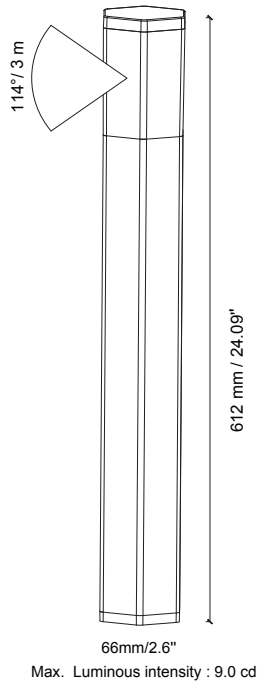

Prism High PL-PRISM-H-BK

Path Light

Product Finishes: ■

Specifications:

Voltage: 12V AC
Wattage: 1.5
Volt Amps: 2.5
Lumens: 60
Color Temp: 2700k
IP Rating: 65
CRI: 92.5
Light Source: Integrated

Material: Anodized aluminum
Cable Length: 24"
Lux (lx): 2.3 lx
Candelas (cd): 9 cd
Rated Life: 50,000 hours
Warranty: 7-year comprehensive
Dimmable: No
Color-Changing: No

Product Uses:

Pathways, Bushes, Garden
 Beds, Driveways, Grasses

AVERAGE BEAM ANGLE 90/270 (50%): 114 DEG
AVERAGE BEAM ANGLE 0/180 (50%): 180 DEG

DISTANCE (FT)	CENTER BEAM (FC) Eavg/Emax	ILLUMINANCE - CONE OF LIGHT	BEAM DIAMETER (FT)
1	0.32/12.35		2.20
1.5	0.06/2.31		3.30
3	0.02/0.76		5.10
5	0.02/0.64		7.33
6.5	0.01/0.28		10.73

AVERAGE BEAM ANGLE 90/270 (50%): 114 DEG

support@boldpros.com | 1-833-472-9960

boldpros.com