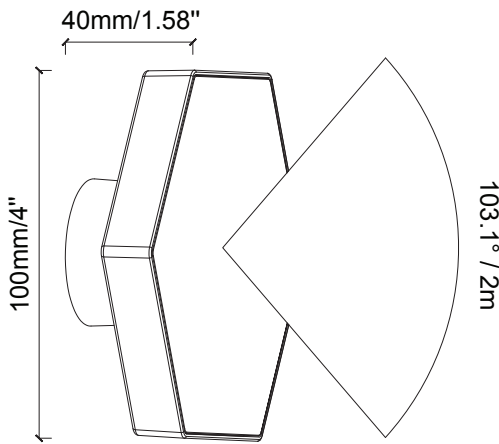

**Light Source:** Integrated

**Material:** Polycarbonate

**Cable Length:** 24"

**Lux (lx):** 11.7 lx

**Candelas (cd):** 46 cd

**Rated Life:** 50,000 hours

**Warranty:** 7-year comprehensive

**Dimmable:** No

## Product Uses:

Walls, Fences, Retaining

Walls, Pillars, Pergolas

Max. Luminous intensity : 46 cd

AVERAGE BEAM ANGLE (50%): 102.6 DEG

DISTANCE (FT)	CENTER BEAM (FC) Eavg/Emax	ILLUMINANCE - CONE OF LIGHT	BEAM DIAMETER (FT)
1	29.00/83.38		2.44
1.5	5.44/15.63		3.66
3	1.36/3.91		7.35
5	0.67/1.89		12.00
6.5	0.37/1.06		15.93