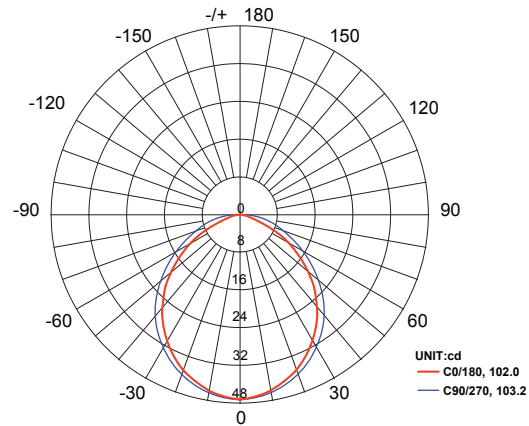

## Product Uses:

Walls, Fences, Retaining

Walls, Pillars, Pergolas

Max. Luminous intensity : 46 cd

AVERAGE BEAM ANGLE (50%): 102.6 DEG

DISTANCE (FT)	CENTER BEAM (FC) Eavg/Emax	ILLUMINANCE - CONE OF LIGHT	BEAM DIAMETER (FT)
1	29.00/83.38		2.44
1.5	5.44/15.63		3.66
3	1.36/3.91		7.35
5	0.67/1.89		12.00
6.5	0.37/1.06		15.93

AVERAGE BEAM ANGLE 0/180 (50%): 102.6 DEG