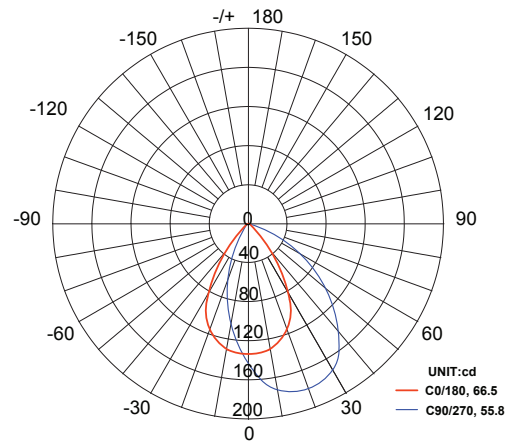

Onyx Square RL-ONYX-SQ-60-SS

Recessed Light

Product Finishes: ■ ■

Specifications:

Voltage: 12V AC
Wattage: 3
Volt Amps: 4.5
Lumens: 200
Color Temp: 2700k
IP Rating: 67
CRI: 92.5
Light Source: Integrated

Material: Polycarbonate
Ring Material: Stainless steel
Cable Length: 36"
Lux (lx): 5.1 lx
Candelas (cd): 191 cd
Rated Life: 50,000 hours
Warranty: 7-year comprehensive
Dimmable: No
Color-Changing: No

Product Uses:
 Pavers, Concrete, Walls,
 Fences, Retaining Walls

Accessories:
 Fang

Max. Luminous intensity : 191 cd

AVERAGE BEAM ANGLE (50%): 61.1 DEG

DISTANCE (FT)	CENTER BEAM (FC) Eavg/Emax	ILLUMINANCE - CONE OF LIGHT	BEAM DIAMETER (FT)
3.25	7.70/14.65		3.48
6.25	1.92/3.66		6.96
10	0.88/1.67		10.70
13	0.48/0.91		13.91
16.5	0.31/0.59		17.62
20	0.22/0.42		21.40