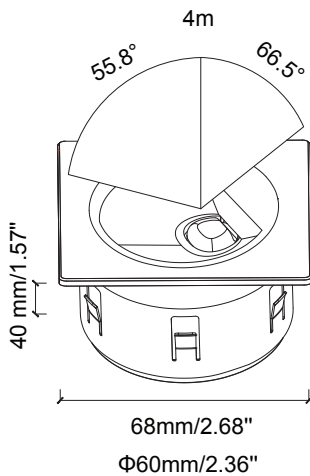

Onyx Square RL-ONYX-SQ-60-SS

Recessed Light

Product Finishes: ■ ■

Specifications:

Voltage: 12V AC
Wattage: 3
Volt Amps: 4.5
Lumens: 200
Color Temp: 2700k
IP Rating: 67
CRI: 92.5
Light Source: Integrated

Material: Polycarbonate
Ring Material: Stainless steel
Cable Length: 36"
Lux (lx): 5.1 lx
Candelas (cd): 191 cd
Rated Life: 50,000 hours
Warranty: 7-year comprehensive
Dimmable: No
Color-Changing: No

Product Uses:
 Pavers, Concrete, Walls,
 Fences, Retaining Walls

Accessories:
 Fang

Max. Luminous intensity : 191 cd

AVERAGE BEAM ANGLE (50%): 61.1 DEG

DISTANCE (FT)	CENTER BEAM (FC) Eavg/Emax	ILLUMINANCE - CONE OF LIGHT	BEAM DIAMETER (FT)
3.25	7.70/14.65		3.48
6.25	1.92/3.66		6.96
10	0.88/1.67		10.70
13	0.48/0.91		13.91
16.5	0.31/0.59		17.62
20	0.22/0.42		21.40