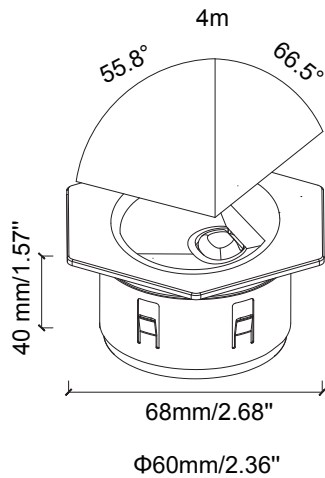

Onyx Hex RL-ONYX-HX-60-SS

Recessed Light

Product Finishes: ■ ■

Specifications:

Voltage: 12V AC
Wattage: 3
Volt Amps: 4.5
Lumens: 200
Color Temp: 2700k
IP Rating: 67
CRI: 92.5
Light Source: Integrated

Material: Polycarbonate
Ring Material: Stainless steel
Cable Length: 36"
Lux (lx): 5.1 lx
Candelas (cd): 191 cd
Rated Life: 50,000 hours
Warranty: 7-year comprehensive
Dimmable: No
Color-Changing: No

Product Uses:
 Pavers, Concrete, Walls,
 Fences, Retaining Walls

Accessories:
 Fang

AVERAGE BEAM ANGLE (50%): 61.1 DEG

Max. Luminous intensity : 191 cd

| DISTANCE (FT) | CENTER BEAM (FC) Eavg/Emax | ILLUMINANCE - CONE OF LIGHT | BEAM DIAMETER (FT) |
|---------------|-------------------------------|-----------------------------|--------------------|
| 3.25 | 7.70/14.65 | | 3.48 |
| 6.25 | 1.92/3.66 | | 6.96 |
| 10 | 0.88/1.67 | | 10.70 |
| 13 | 0.48/0.91 | | 13.91 |
| 16.5 | 0.31/0.59 | | 17.62 |
| 20 | 0.22/0.42 | | 21.40 |