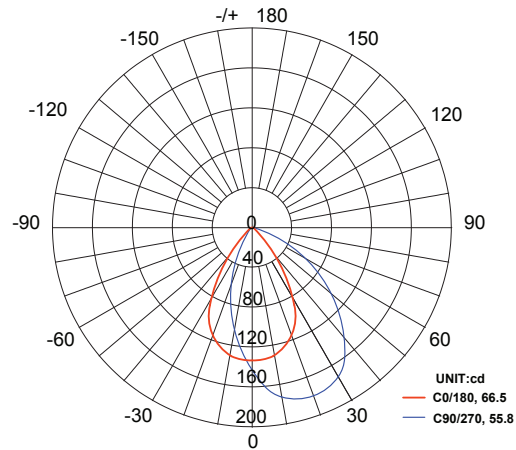

Onyx Hex RL-ONYX-HX-60-SS

Recessed Light

Product Finishes: ■ ■

Specifications:

Voltage: 12V AC
Wattage: 3
Volt Amps: 4.5
Lumens: 200
Color Temp: 2700k
IP Rating: 67
CRI: 92.5
Light Source: Integrated

Material: Polycarbonate
Ring Material: Stainless steel
Cable Length: 36"
Lux (lx): 5.1 lx
Candelas (cd): 191 cd
Rated Life: 50,000 hours
Warranty: 7-year comprehensive
Dimmable: No
Color-Changing: No

Product Uses:
 Pavers, Concrete, Walls,
 Fences, Retaining Walls

Accessories:
 Fang

AVERAGE BEAM ANGLE (50%): 61.1 DEG

Max. Luminous intensity : 191 cd

| DISTANCE (FT) | CENTER BEAM (FC) Eavg/Emax | ILLUMINANCE - CONE OF LIGHT | BEAM DIAMETER (FT) |
|---------------|-------------------------------|-----------------------------|--------------------|
| 3.25 | 7.70/14.65 | | 3.48 |
| 6.25 | 1.92/3.66 | | 6.96 |
| 10 | 0.88/1.67 | | 10.70 |
| 13 | 0.48/0.91 | | 13.91 |
| 16.5 | 0.31/0.59 | | 17.62 |
| 20 | 0.22/0.42 | | 21.40 |