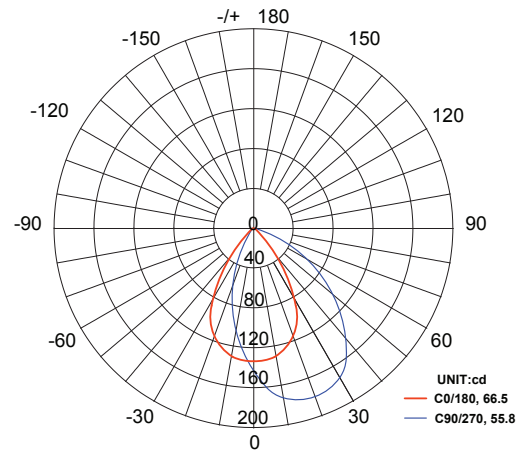

## Specifications:

**Voltage:** 12V AC  
**Wattage:** 3  
**Volt Amps:** 4.5  
**Lumens:** 200  
**Color Temp:** 2700k  
**IP Rating:** 67  
**CRI:** 92.5  
**Light Source:** Integrated

**Material:** Polycarbonate  
**Ring Material:** Anodized aluminum  
**Cable Length:** 36"  
**Lux (lx):** 5.1 lx  
**Candelas (cd):** 191 cd  
**Rated Life:** 50,000 hours  
**Warranty:** 7-year comprehensive  
**Dimmable:** No  
**Color-Changing:** No

**Product Uses:**  
 Pavers, Concrete, Walls,  
 Fences, Retaining Walls

**Accessories:**  
 Fang

**AVERAGE BEAM ANGLE (50%): 61.1 DEG**

Max. Luminous intensity : 191 cd

DISTANCE (FT)	CENTER BEAM (FC) Eavg/Emax	ILLUMINANCE - CONE OF LIGHT	BEAM DIAMETER (FT)
3.25	7.70/14.65		3.48
6.25	1.92/3.66		6.96
10	0.88/1.67		10.70
13	0.48/0.91		13.91
16.5	0.31/0.59		17.62
20	0.22/0.42		21.40