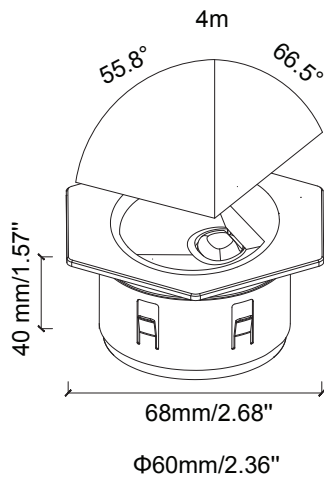

## Specifications:

**Voltage:** 12V AC  
**Wattage:** 3  
**Volt Amps:** 4.5  
**Lumens:** 200  
**Color Temp:** 2700k  
**IP Rating:** 67  
**CRI:** 92.5  
**Light Source:** Integrated

**Material:** Polycarbonate  
**Ring Material:** Anodized aluminum  
**Cable Length:** 36"  
**Lux (lx):** 5.1 lx  
**Candelas (cd):** 191 cd  
**Rated Life:** 50,000 hours  
**Warranty:** 7-year comprehensive  
**Dimmable:** No  
**Color-Changing:** No

**Product Uses:**  
 Pavers, Concrete, Walls,  
 Fences, Retaining Walls

**Accessories:**  
 Fang

**AVERAGE BEAM ANGLE (50%): 61.1 DEG**

Max. Luminous intensity : 191 cd

DISTANCE (FT)	CENTER BEAM (FC) Eavg/Emax	ILLUMINANCE - CONE OF LIGHT	BEAM DIAMETER (FT)
3.25	7.70/14.65		3.48
6.25	1.92/3.66		6.96
10	0.88/1.67		10.70
13	0.48/0.91		13.91
16.5	0.31/0.59		17.62
20	0.22/0.42		21.40