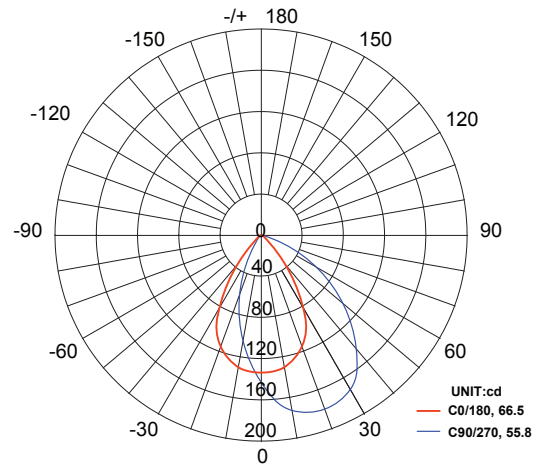

Onyx RL-ONYX-60-BK

Recessed Light

Product Finishes: ■ ■

Specifications:

Voltage: 12V AC
Wattage: 3
Volt Amps: 4.5
Lumens: 200
Color Temp: 2700k
IP Rating: 67
CRI: 92.5
Light Source: Integrated

Material: Polycarbonate
Ring Material: Anodized aluminum
Cable Length: 36"
Lux (lx): 5.1 lx
Candelas (cd): 191 cd
Rated Life: 50,000 hours
Warranty: 7-year comprehensive
Dimmable: No
Color-Changing: No

Product Uses:
 Pavers, Concrete, Walls,
 Fences, Retaining Walls

Accessories:
 Fang

Max. Luminous intensity : 191 cd

AVERAGE BEAM ANGLE (50%): 61.1 DEG

DISTANCE (FT)	CENTER BEAM (FC) Eavg/Emax	ILLUMINANCE - CONE OF LIGHT	BEAM DIAMETER (FT)
3.25	7.70/14.65		3.48
6.25	1.92/3.66		6.96
10	0.88/1.67		10.70
13	0.48/0.91		13.91
16.5	0.31/0.59		17.62
20	0.22/0.42		21.40