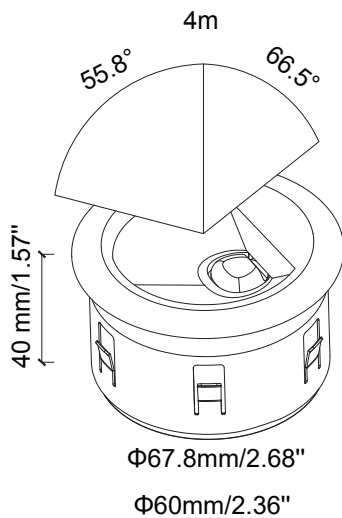

Onyx RL-ONYX-60-BK

Recessed Light

Product Finishes: ■ ■

Specifications:

Voltage: 12V AC
Wattage: 3
Volt Amps: 4.5
Lumens: 200
Color Temp: 2700k
IP Rating: 67
CRI: 92.5
Light Source: Integrated

Material: Polycarbonate
Ring Material: Anodized aluminum
Cable Length: 36"
Lux (lx): 5.1 lx
Candelas (cd): 191 cd
Rated Life: 50,000 hours
Warranty: 7-year comprehensive
Dimmable: No
Color-Changing: No

Product Uses:
 Pavers, Concrete, Walls,
 Fences, Retaining Walls

Accessories:
 Fang

Max. Luminous intensity : 191 cd

AVERAGE BEAM ANGLE (50%): 61.1 DEG

DISTANCE (FT)	CENTER BEAM (FC) Eavg/Emax	ILLUMINANCE - CONE OF LIGHT	BEAM DIAMETER (FT)
3.25	7.70/14.65		3.48
6.25	1.92/3.66		6.96
10	0.88/1.67		10.70
13	0.48/0.91		13.91
16.5	0.31/0.59		17.62
20	0.22/0.42		21.40