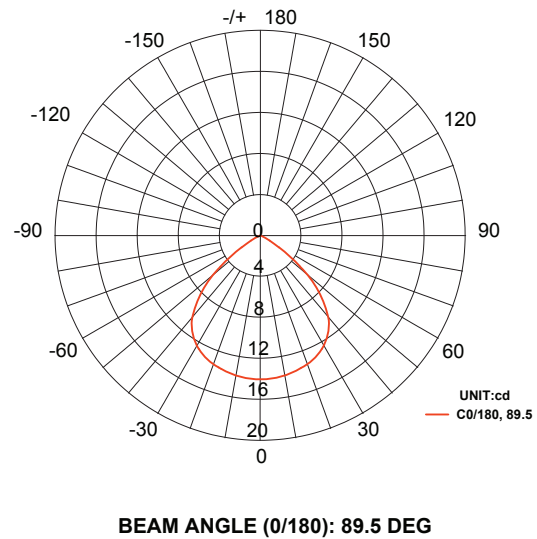

**Light Source:** Integrated

**Material:** Anodized aluminum

**Cable Length:** 24"

**Lux (lx):** 3.9 lx

**Candelas (cd):** 15.3 cd

**Rated Life:** 50,000 hours

**Warranty:** 7-year comprehensive

**Dimmable:** No

## Product Uses:

Walls, Fences, Pillars,  
Deck Fascia

DISTANCE (FT)	CENTER BEAM (FC) Eavg/Emax	ILLUMINANCE - CONE OF LIGHT	BEAM DIAMETER (FT)
1	15.56/26.43		0.72
1.5	2.92/4.96		1.11
3	0.72/1.24		4.41
5	0.36/0.61		7.37
6.5	0.20/0.34		9.56