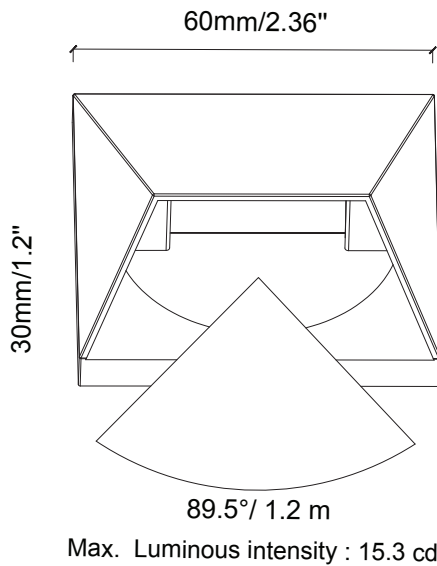

**Light Source:** Integrated

**Material:** Anodized aluminum

**Cable Length:** 24"

**Lux (lx):** 3.9 lx

**Candelas (cd):** 15.3 cd

**Rated Life:** 50,000 hours

**Warranty:** 7-year comprehensive

**Dimmable:** No

## Product Uses:

Walls, Fences, Pillars,  
Deck Fascia

DISTANCE (FT)	CENTER BEAM (FC) Eavg/Emax	ILLUMINANCE - CONE OF LIGHT	BEAM DIAMETER (FT)
1	15.56/26.43		0.72
1.5	2.92/4.96		1.11
3	0.72/1.24		4.41
5	0.36/0.61		7.37
6.5	0.20/0.34		9.56