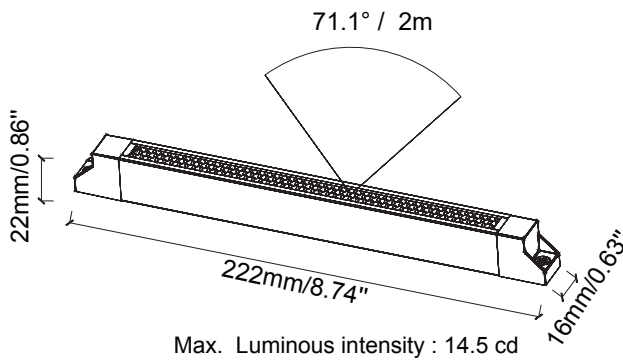

Edge 7 Neat UL-EDGE NEAT-7-BK

Undercap Light

Product Finishes: ■

Specifications:

Voltage: 12V AC

Wattage: 0.5

Volt Amps: 0.8

Lumens: 25

Color Temp: 2700k

IP Rating: 65

CRI: 93

Light Source: Integrated

Mounting Bracket: No

Material: Anodized aluminum

Cable Length: 48"

Lux (lx): 1.6 lx

AVERAGE BEAM ANGLE (50%): 76 DEG

DISTANCE (FT)	CENTER BEAM (FC) Eavg/Emax	ILLUMINANCE - CONE OF LIGHT	BEAM DIAMETER (FT)
1.5	5.3/9.11		2.10
3.25	1.44/2.47		4.55
5	0.67/1.15		7.00
6.5	0.37/0.63		9.10
8	0.23/0.39		11.20
10	0.16/0.28		14.00