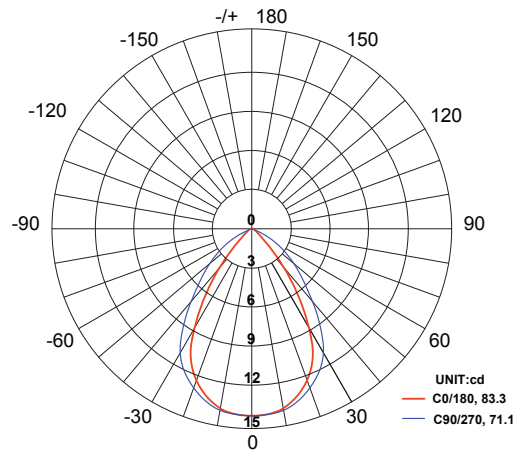

Color Temp: 2700k

IP Rating: 65

CRI: 93

Light Source: Integrated

Mounting Bracket: No

Material: Anodized aluminum

Cable Length: 48"

Lux (lx): 1.6 lx

Candelas (cd): 14.5

Rated Life: 50,000 hours

Warranty: 7-year comprehensive

Dimmable: No

Color-Changing: No

Product Uses:

Retaining Walls, Decks,

Stairs, Risers

AVERAGE BEAM ANGLE (50%): 76 DEG

DISTANCE (FT)	CENTER BEAM (FC) Eavg/Emax	ILLUMINANCE - CONE OF LIGHT	BEAM DIAMETER (FT)
1.5	5.3/9.11		2.10
3.25	1.44/2.47		4.55
5	0.67/1.15		7.00
6.5	0.37/0.63		9.10
8	0.23/0.39		11.20
10	0.16/0.28		14.00