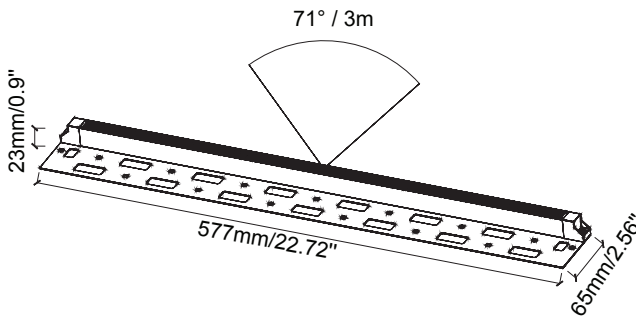

Color Temp: 2700k

IP Rating: 65

CRI: 93

Light Source: Integrated

Mounting Bracket: Yes

Material: Anodized aluminum

Cable Length: 48"

Lux (lx): 5.4 lx

Max. Luminous intensity : 50 cd

AVERAGE BEAM ANGLE (50%): 76.5 DEG

DISTANCE (FT)	CENTER BEAM (FC) Eavg/Emax	ILLUMINANCE - CONE OF LIGHT	BEAM DIAMETER (FT)
1.5	9.69/17.33		2.10
3.25	2.61/4.69		4.55
5	1.19/2.14		7.00
6.5	0.65/1.18		9.10
8	0.41/0.74		11.20
10	0.30/0.54		14.00