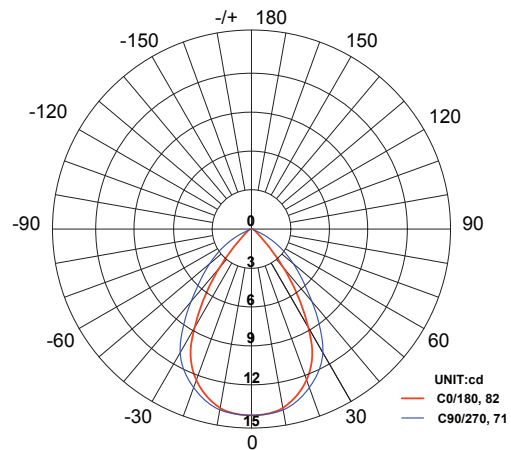

Candelas (cd): 50 cd

Rated Life: 50,000 hours

Warranty: 7-year comprehensive

Dimmable: No

Color-Changing: No

Product Uses:

Retaining Walls, Decks,

Stairs, Risers

Max. Luminous intensity : 50 cd

AVERAGE BEAM ANGLE (50%): 76.5 DEG

DISTANCE (FT)	CENTER BEAM (FC) Eavg/Emax	ILLUMINANCE - CONE OF LIGHT	BEAM DIAMETER (FT)
1.5	9.69/17.33		2.10
3.25	2.61/4.69		4.55
5	1.19/2.14		7.00
6.5	0.65/1.18		9.10
8	0.41/0.74		11.20
10	0.30/0.54		14.00