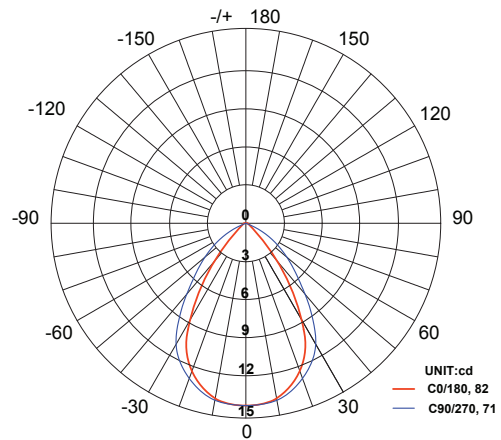

Candelas (cd): 50 cd

Rated Life: 50,000 hours

Warranty: 7-year comprehensive

Dimmable: No

Color-Changing: No

Product Uses:

Retaining Walls, Decks,

Stairs, Risers

Max. Luminous intensity : 50 cd

AVERAGE BEAM ANGLE (50%): 76.5 DEG

DISTANCE (FT)	CENTER BEAM (FC) Eavg/Emax	ILLUMINANCE - CONE OF LIGHT	BEAM DIAMETER (FT)
1.5	9.69/17.33		2.10
3.25	2.61/4.69		4.55
5	1.19/2.14		7.00
6.5	0.65/1.18		9.10
8	0.41/0.74		11.20
10	0.30/0.54		14.00