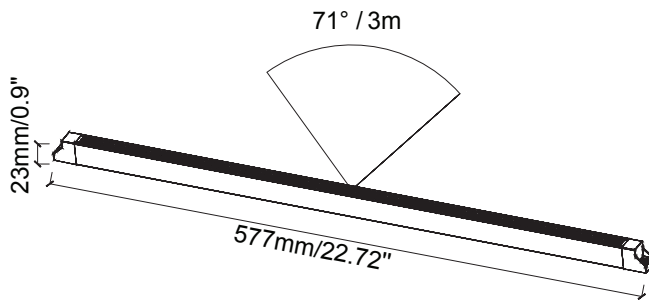

Color Temp: 2700k

IP Rating: 65

CRI: 93

Light Source: Integrated

Mounting Bracket: No

Material: Anodized aluminum

Cable Length: 48"

Lux (lx): 5.4 lx

Max. Luminous intensity : 50 cd

AVERAGE BEAM ANGLE (50%): 76.5 DEG

DISTANCE (FT)	CENTER BEAM (FC) Eavg/Emax	ILLUMINANCE - CONE OF LIGHT	BEAM DIAMETER (FT)
1.5	9.69/17.33		2.10
3.25	2.61/4.69		4.55
5	1.19/2.14		7.00
6.5	0.65/1.18		9.10
8	0.41/0.74		11.20
10	0.30/0.54		14.00