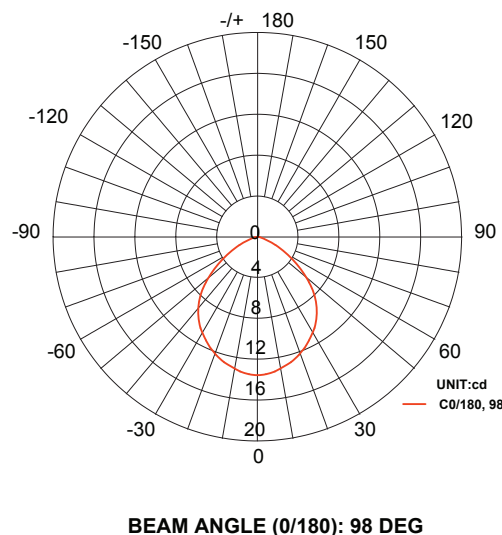

## Specifications:

**Voltage:** 12V AC

**Wattage:** 0.5

**Volt Amps:** 0.6

**Lumens:** 24

**Color Temp:** 2700k

**IP Rating:** 65

**CRI:** 94

**Light Source:** Integrated

**Material:** Anodized aluminum

**Cable Length:** 24"

**Lux (lx):** 3.8 lx

**Candelas (cd):** 15 cd

**Rated Life:** 50,000 hours

**Warranty:** 7-year comprehensive

**Dimmable:** No

## Product Uses:

Walls, Fences, Pillars,  
Deck Fascia

DISTANCE (FT)	CENTER BEAM (FC) Eavg/Emax	ILLUMINANCE - CONE OF LIGHT	BEAM DIAMETER (FT)
1	12.21/26.77		1.48
1.5	2.29/5.01		2.25
3	0.57/1.25		4.47
5	0.28/0.62		7.47
6.5	0.16/0.34		9.69