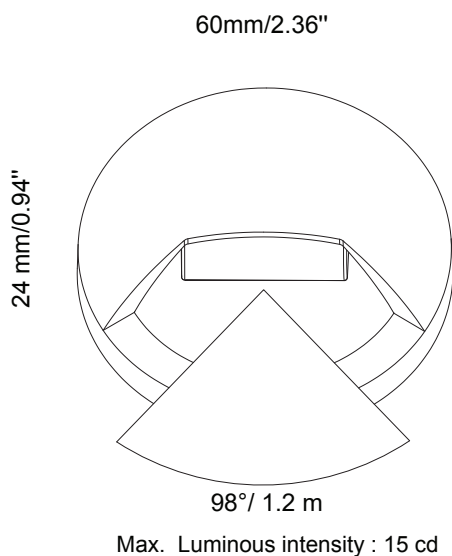

**Light Source:** Integrated

**Material:** Anodized aluminum

**Cable Length:** 24"

**Lux (lx):** 3.8 lx

**Candelas (cd):** 15 cd

**Rated Life:** 50,000 hours

**Warranty:** 7-year comprehensive

**Dimmable:** No

## Product Uses:

Walls, Fences, Pillars,  
Deck Fascia

DISTANCE (FT)	CENTER BEAM (FC) Eavg/Emax	ILLUMINANCE - CONE OF LIGHT	BEAM DIAMETER (FT)
1	12.21/26.77		1.48
1.5	2.29/5.01		2.25
3	0.57/1.25		4.47
5	0.28/0.62		7.47
6.5	0.16/0.34		9.69