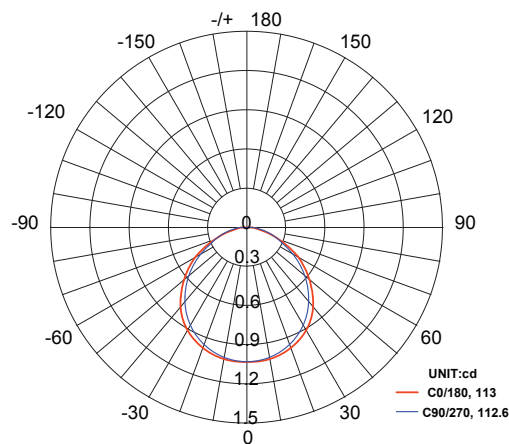

**Light Source:** Integrated

**Material:** Polycarbonate

**Ring Material:** Stainless steel

**Cable Length:** 36"

**Lux (lx):** 1.2 lx

**Candelas (cd):** 1 cd

**Rated Life:** 50,000 hours

**Warranty:** 7-year comprehensive

## Accessories:

Fang Mini

**AVERAGE BEAM ANGLE (50%): 112.8 DEG**

Max. Luminous intensity : 1 cd

| DISTANCE (FT) | CENTER BEAM (FC)<br>Eavg/Emax | ILLUMINANCE - CONE OF LIGHT | BEAM DIAMETER (FT) |
|---------------|-------------------------------|-----------------------------|--------------------|
| 0.25          | 2.20/7.29                     |                             | 0.075              |
| 0.5           | 0.55/1.82                     |                             | 0.15               |
| 1             | 0.32/1.08                     |                             | 0.30               |
| 1.25          | 0.17/0.57                     |                             | 0.375              |
| 1.5           | 0.11/0.35                     |                             | 0.45               |
| 3             | 0.03/0.09                     |                             | 0.87               |