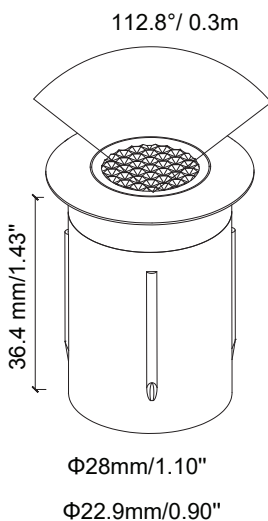

**Light Source:** Integrated

**Material:** Polycarbonate

**Ring Material:** Stainless steel

**Cable Length:** 36"

**Lux (lx):** 1.2 lx

**Candelas (cd):** 1 cd

**Rated Life:** 50,000 hours

**Warranty:** 7-year comprehensive

## Accessories:

Fang Mini

**AVERAGE BEAM ANGLE (50%): 112.8 DEG**

Max. Luminous intensity : 1 cd

| DISTANCE (FT) | CENTER BEAM (FC)<br>Eavg/Emax | ILLUMINANCE - CONE OF LIGHT | BEAM DIAMETER (FT) |
|---------------|-------------------------------|-----------------------------|--------------------|
| 0.25          | 2.20/7.29                     |                             | 0.075              |
| 0.5           | 0.55/1.82                     |                             | 0.15               |
| 1             | 0.32/1.08                     |                             | 0.30               |
| 1.25          | 0.17/0.57                     |                             | 0.375              |
| 1.5           | 0.11/0.35                     |                             | 0.45               |
| 3             | 0.03/0.09                     |                             | 0.87               |