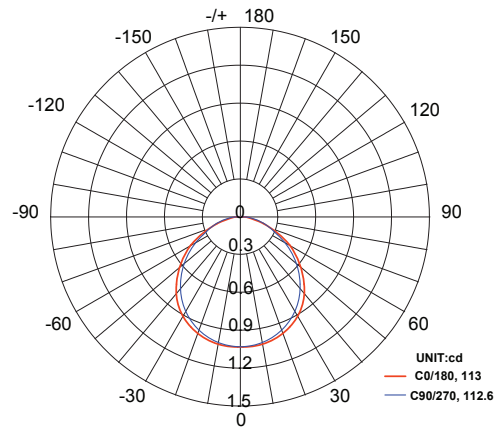

Diamond Mini Square RL-DIAMOND-22-SS

Recessed Light

Product Finishes: ■ ■

Specifications:

Voltage: 12V AC
Wattage: 0.1
Volt Amps: 0.15
Lumens: 2
Color Temp: 2700k
IP Rating: 67
CRI: 93
Light Source: Integrated

Material: Polycarbonate
Ring Material: Stainless steel
Cable Length: 36"
Lux (lx): 1.2 lx
Candelas (cd): 1 cd
Rated Life: 50,000 hours
Warranty: 7-year comprehensive
Dimmable: No
Color-Changing: No

Product Uses:
 Pavers, Decks, Stairs,
 Driveways, Risers, Concrete

Accessories:
 Fang Mini

AVERAGE BEAM ANGLE (50%): 112.8 DEG

Max. Luminous intensity : 1 cd

DISTANCE (FT)	CENTER BEAM (FC) Eavg/Emax	ILLUMINANCE - CONE OF LIGHT	BEAM DIAMETER (FT)
0.25	2.20/7.29		0.075
0.5	0.55/1.82		0.15
1	0.32/1.08		0.30
1.25	0.17/0.57		0.375
1.5	0.11/0.35		0.45
3	0.03/0.09		0.87