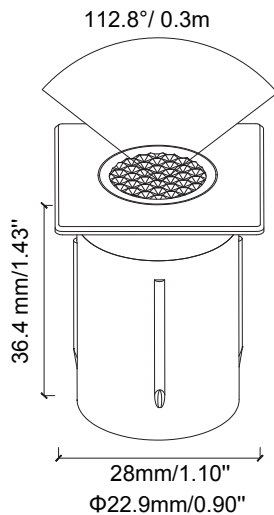

Diamond Mini Square RL-DIAMOND-22-SS

Recessed Light

Product Finishes: ■ ■

Specifications:

Voltage: 12V AC
Wattage: 0.1
Volt Amps: 0.15
Lumens: 2
Color Temp: 2700k
IP Rating: 67
CRI: 93
Light Source: Integrated

Material: Polycarbonate
Ring Material: Stainless steel
Cable Length: 36"
Lux (lx): 1.2 lx
Candelas (cd): 1 cd
Rated Life: 50,000 hours
Warranty: 7-year comprehensive
Dimmable: No
Color-Changing: No

Product Uses:
 Pavers, Decks, Stairs,
 Driveways, Risers, Concrete

Accessories:
 Fang Mini

AVERAGE BEAM ANGLE (50%): 112.8 DEG

Max. Luminous intensity : 1 cd

DISTANCE (FT)	CENTER BEAM (FC) Eavg/Emax	ILLUMINANCE - CONE OF LIGHT	BEAM DIAMETER (FT)
0.25	2.20/7.29		0.075
0.5	0.55/1.82		0.15
1	0.32/1.08		0.30
1.25	0.17/0.57		0.375
1.5	0.11/0.35		0.45
3	0.03/0.09		0.87