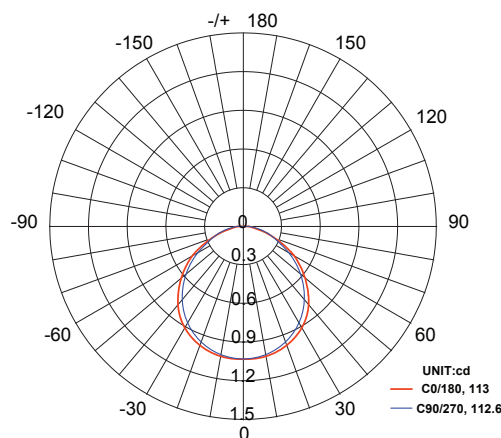

# Diamond Mini Square RL-DIAMOND-22-BK

Recessed Light

Product Finishes: ■ ■

## Specifications:

**Voltage:** 12V AC  
**Wattage:** 0.1  
**Volt Amps:** 0.15  
**Lumens:** 2  
**Color Temp:** 2700k  
**IP Rating:** 67  
**CRI:** 93  
**Light Source:** Integrated

**Material:** Polycarbonate  
**Ring Material:** Anodized aluminum  
**Cable Length:** 36"  
**Lux (lx):** 1.2 lx  
**Candelas (cd):** 1 cd  
**Rated Life:** 50,000 hours  
**Warranty:** 7-year comprehensive  
**Dimmable:** No  
**Color-Changing:** No

**Product Uses:**  
 Pavers, Decks, Pathways,  
 Driveways

**Accessories:**  
 Fang Mini

**AVERAGE BEAM ANGLE (50%): 112.8 DEG**

Max. Luminous intensity : 1 cd

DISTANCE (FT)	CENTER BEAM (FC) Eavg/Emax	ILLUMINANCE - CONE OF LIGHT	BEAM DIAMETER (FT)
0.25	2.20/7.29		0.075
0.5	0.55/1.82		0.15
1	0.32/1.08		0.30
1.25	0.17/0.57		0.375
1.5	0.11/0.35		0.45
3	0.03/0.09		0.87