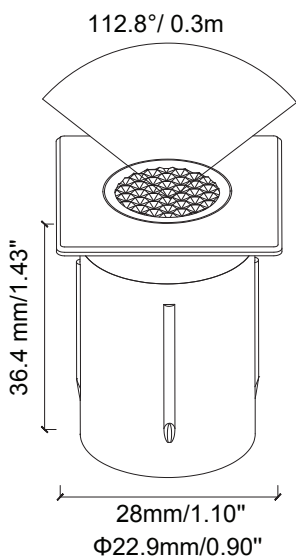

# Diamond Mini Square RL-DIAMOND-22-BK

Recessed Light

Product Finishes: ■ ■

## Specifications:

**Voltage:** 12V AC  
**Wattage:** 0.1  
**Volt Amps:** 0.15  
**Lumens:** 2  
**Color Temp:** 2700k  
**IP Rating:** 67  
**CRI:** 93  
**Light Source:** Integrated

**Material:** Polycarbonate  
**Ring Material:** Anodized aluminum  
**Cable Length:** 36"  
**Lux (lx):** 1.2 lx  
**Candelas (cd):** 1 cd  
**Rated Life:** 50,000 hours  
**Warranty:** 7-year comprehensive  
**Dimmable:** No  
**Color-Changing:** No

**Product Uses:**  
 Pavers, Decks, Pathways,  
 Driveways

**Accessories:**  
 Fang Mini

**AVERAGE BEAM ANGLE (50%): 112.8 DEG**

Max. Luminous intensity : 1 cd

DISTANCE (FT)	CENTER BEAM (FC) Eavg/Emax	ILLUMINANCE - CONE OF LIGHT	BEAM DIAMETER (FT)
0.25	2.20/7.29		0.075
0.5	0.55/1.82		0.15
1	0.32/1.08		0.30
1.25	0.17/0.57		0.375
1.5	0.11/0.35		0.45
3	0.03/0.09		0.87