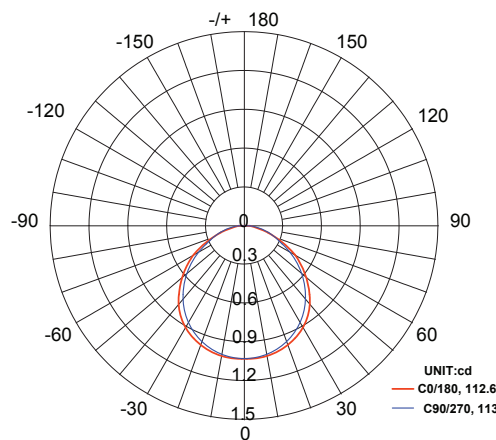

# Diamond Mini RL-DIAMOND-22-NR

Recessed Light

Product Finishes:  No Ring

## Specifications:

**Voltage:** 12V AC  
**Wattage:** 0.1  
**Volt Amps:** 0.15  
**Lumens:** 2  
**Color Temp:** 2700k  
**IP Rating:** 67  
**CRI:** 93  
**Light Source:** Integrated

**Material:** Polycarbonate  
**Cable Length:** 36"  
**Lux (lx):** 1.2 lx  
**Candelas (cd):** 1 cd  
**Rated Life:** 50,000 hours  
**Warranty:** 7-year comprehensive  
**Dimmable:** No  
**Color-Changing:** No

**Product Uses:**  
 Pavers, Decks, Stairs,  
 Driveways, Risers, Concrete

**Accessories:**  
 Fang Mini

**AVERAGE BEAM ANGLE (50%): 112.8 DEG**

Max. Luminous intensity : 1.0 cd

DISTANCE (FT)	CENTER BEAM (FC) Eavg/Emax	ILLUMINANCE - CONE OF LIGHT	BEAM DIAMETER (FT)
0.25	2.20/7.29		0.075
0.5	0.55/1.82		0.15
1	0.32/1.08		0.30
1.25	0.17/0.57		0.375
1.5	0.11/0.35		0.45
3	0.03/0.09		0.87