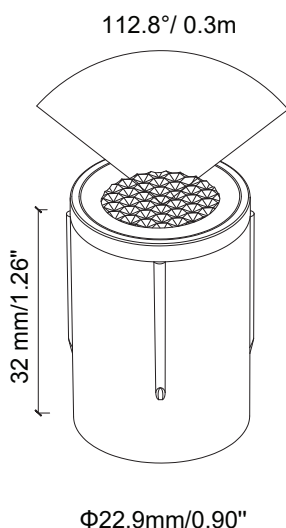

# Diamond Mini RL-DIAMOND-22-NR

Recessed Light

Product Finishes:  No Ring

## Specifications:

**Voltage:** 12V AC  
**Wattage:** 0.1  
**Volt Amps:** 0.15  
**Lumens:** 2  
**Color Temp:** 2700k  
**IP Rating:** 67  
**CRI:** 93  
**Light Source:** Integrated

**Material:** Polycarbonate  
**Cable Length:** 36"  
**Lux (lx):** 1.2 lx  
**Candelas (cd):** 1 cd  
**Rated Life:** 50,000 hours  
**Warranty:** 7-year comprehensive  
**Dimmable:** No  
**Color-Changing:** No

**Product Uses:**  
 Pavers, Decks, Stairs,  
 Driveways, Risers, Concrete

**Accessories:**  
 Fang Mini

**AVERAGE BEAM ANGLE (50%): 112.8 DEG**

Max. Luminous intensity : 1.0 cd

DISTANCE (FT)	CENTER BEAM (FC) Eavg/Emax	ILLUMINANCE - CONE OF LIGHT	BEAM DIAMETER (FT)
0.25	2.20/7.29		0.075
0.5	0.55/1.82		0.15
1	0.32/1.08		0.30
1.25	0.17/0.57		0.375
1.5	0.11/0.35		0.45
3	0.03/0.09		0.87