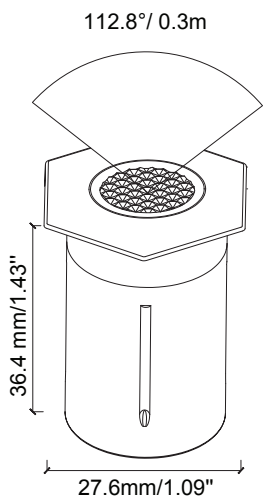

# Diamond Mini Hex RL-DIAMOND-HX-22-SS

Recessed Light

Product Finishes: ■ ■

## Specifications:

**Voltage:** 12V AC  
**Wattage:** 0.1  
**Volt Amps:** 0.15  
**Lumens:** 2  
**Color Temp:** 2700k  
**IP Rating:** 67  
**CRI:** 93  
**Light Source:** Integrated

**Material:** Polycarbonate  
**Ring Material:** Stainless steel  
**Cable Length:** 36"  
**Lux (lx):** 1.2 lx  
**Candelas (cd):** 1 cd  
**Rated Life:** 50,000 hours  
**Warranty:** 7-year comprehensive  
**Dimmable:** No  
**Color-Changing:** No

**Product Uses:**  
 Pavers, Decks, Stairs,  
 Driveways, Risers, Concrete

**Accessories:**  
 Fang Mini

Φ22.9mm/0.90"

Max. Luminous intensity : 1 cd

**AVERAGE BEAM ANGLE (50%): 112.8 DEG**

DISTANCE (FT)	CENTER BEAM (FC) Eavg/Emax	ILLUMINANCE - CONE OF LIGHT	BEAM DIAMETER (FT)
0.25	2.20/7.29		0.075
0.5	0.55/1.82		0.15
1	0.32/1.08		0.30
1.25	0.17/0.57		0.375
1.5	0.11/0.35		0.45
3	0.03/0.09		0.87