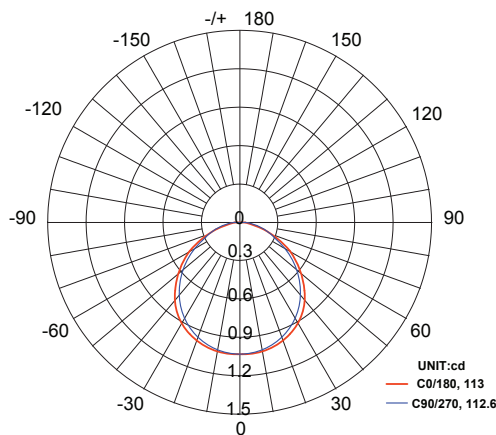

## Specifications:

**Voltage:** 12V AC  
**Wattage:** 0.1  
**Volt Amps:** 0.15  
**Lumens:** 2  
**Color Temp:** 2700k  
**IP Rating:** 67  
**CRI:** 93  
**Light Source:** Integrated

**Material:** Polycarbonate  
**Ring Material:** Stainless steel  
**Cable Length:** 36"  
**Lux (lx):** 1.2 lx  
**Candelas (cd):** 1 cd  
**Rated Life:** 50,000 hours  
**Warranty:** 7-year comprehensive  
**Dimmable:** No  
**Color-Changing:** No

**Product Uses:**  
 Pavers, Decks, Stairs,  
 Driveways, Risers, Concrete

**Accessories:**  
 Fang Mini

Φ22.9mm/0.90"

Max. Luminous intensity : 1 cd

**AVERAGE BEAM ANGLE (50%): 112.8 DEG**

DISTANCE (FT)	CENTER BEAM (FC) Eavg/Emax	ILLUMINANCE - CONE OF LIGHT	BEAM DIAMETER (FT)
0.25	2.20/7.29		0.075
0.5	0.55/1.82		0.15
1	0.32/1.08		0.30
1.25	0.17/0.57		0.375
1.5	0.11/0.35		0.45
3	0.03/0.09		0.87