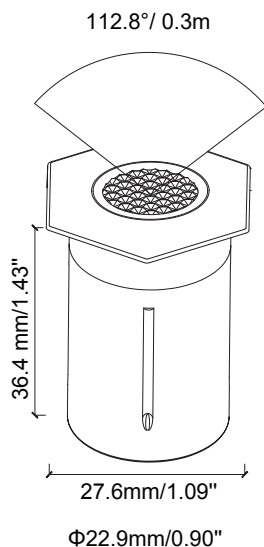

Diamond Mini Hex RL-DIAMOND-HX-22-BK

Recessed Light

Product Finishes: ■ ■

Specifications:

Voltage: 12V AC
Wattage: 0.1
Volt Amps: 0.15
Lumens: 2
Color Temp: 2700k
IP Rating: 67
CRI: 93
Light Source: Integrated

Material: Polycarbonate
Ring Material: Anodized aluminum
Cable Length: 36"
Lux (lx): 1.2 lx
Candelas (cd): 1 cd
Rated Life: 50,000 hours
Warranty: 7-year comprehensive
Dimmable: No
Color-Changing: No

Product Uses:
 Pavers, Decks, Stairs,
 Driveways, Risers, Concrete

Accessories:
 Fang Mini

Max. Luminous intensity : 1 cd

AVERAGE BEAM ANGLE (50%): 112.8 DEG

DISTANCE (FT)	CENTER BEAM (FC) Eavg/Emax	ILLUMINANCE - CONE OF LIGHT	BEAM DIAMETER (FT)
0.25	2.20/7.29		0.075
0.5	0.55/1.82		0.15
1	0.32/1.08		0.30
1.25	0.17/0.57		0.375
1.5	0.11/0.35		0.45
3	0.03/0.09		0.87