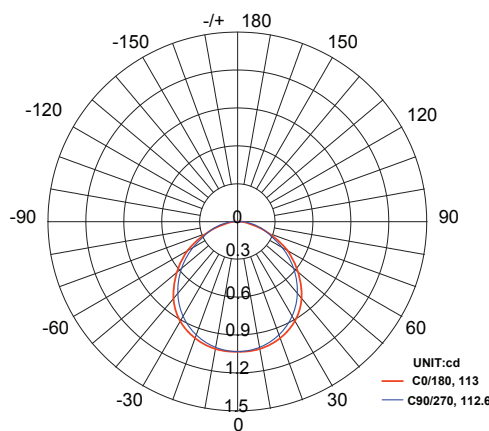

Diamond Mini Hex RL-DIAMOND-HX-22-BK

Recessed Light

Product Finishes: ■ ■

Specifications:

Voltage: 12V AC
Wattage: 0.1
Volt Amps: 0.15
Lumens: 2
Color Temp: 2700k
IP Rating: 67
CRI: 93
Light Source: Integrated

Material: Polycarbonate
Ring Material: Anodized aluminum
Cable Length: 36"
Lux (lx): 1.2 lx
Candelas (cd): 1 cd
Rated Life: 50,000 hours
Warranty: 7-year comprehensive
Dimmable: No
Color-Changing: No

Product Uses:
 Pavers, Decks, Stairs,
 Driveways, Risers, Concrete

Accessories:
 Fang Mini

Max. Luminous intensity : 1 cd

AVERAGE BEAM ANGLE (50%): 112.8 DEG

DISTANCE (FT)	CENTER BEAM (FC) Eavg/Emax	ILLUMINANCE - CONE OF LIGHT	BEAM DIAMETER (FT)
0.25	2.20/7.29		0.075
0.5	0.55/1.82		0.15
1	0.32/1.08		0.30
1.25	0.17/0.57		0.375
1.5	0.11/0.35		0.45
3	0.03/0.09		0.87