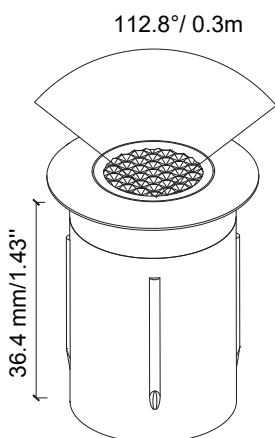

Diamond Mini RL-DIAMOND-22-BK

Recessed Light

Product Finishes: No Ring

Specifications:

Voltage: 12V AC
Wattage: 0.1
Volt Amps: 0.15
Lumens: 2
Color Temp: 2700k
IP Rating: 67
CRI: 93
Light Source: Integrated

Material: Polycarbonate
Ring Material: Anodized aluminum
Cable Length: 36"
Lux (lx): 1.2 lx
Candelas (cd): 1 cd
Rated Life: 50,000 hours
Warranty: 7-year comprehensive
Dimmable: No
Color-Changing: No

Product Uses:
 Pavers, Decks, Stairs,
 Driveways, Risers, Concrete

Accessories:
 Fang Mini

Φ28mm/1.10"

Φ22.9mm/0.90"

Max. Luminous intensity : 1 cd

AVERAGE BEAM ANGLE (50%): 112.8 DEG

DISTANCE (FT)	CENTER BEAM (FC) Eavg/Emax	ILLUMINANCE - CONE OF LIGHT	BEAM DIAMETER (FT)
0.25	2.20/7.29		0.075
0.5	0.55/1.82		0.15
1	0.32/1.08		0.30
1.25	0.17/0.57		0.375
1.5	0.11/0.35		0.45
3	0.03/0.09		0.87