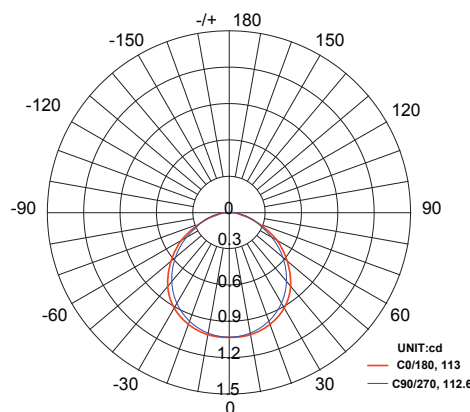

Diamond Mini RL-DIAMOND-22-BK

Recessed Light

Product Finishes: No Ring

Specifications:

Voltage: 12V AC
Wattage: 0.1
Volt Amps: 0.15
Lumens: 2
Color Temp: 2700k
IP Rating: 67
CRI: 93
Light Source: Integrated

Material: Polycarbonate
Ring Material: Anodized aluminum
Cable Length: 36"
Lux (lx): 1.2 lx
Candelas (cd): 1 cd
Rated Life: 50,000 hours
Warranty: 7-year comprehensive
Dimmable: No
Color-Changing: No

Product Uses:
 Pavers, Decks, Stairs,
 Driveways, Risers, Concrete

Accessories:
 Fang Mini

Φ28mm/1.10"

Φ22.9mm/0.90"

Max. Luminous intensity : 1 cd

AVERAGE BEAM ANGLE (50%): 112.8 DEG

DISTANCE (FT)	CENTER BEAM (FC) Eavg/Emax	ILLUMINANCE - CONE OF LIGHT	BEAM DIAMETER (FT)
0.25	2.20/7.29		0.075
0.5	0.55/1.82		0.15
1	0.32/1.08		0.30
1.25	0.17/0.57		0.375
1.5	0.11/0.35		0.45
3	0.03/0.09		0.87