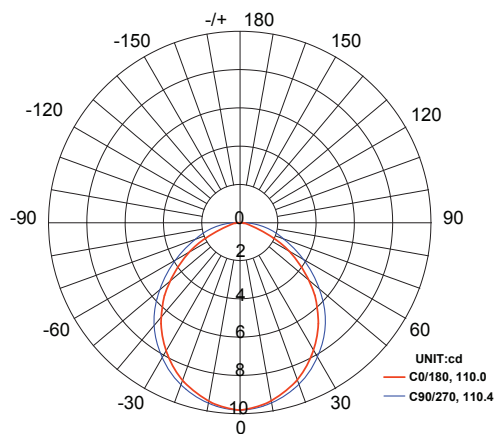

Diamond Hex RL-DIAMOND-HX-60-SS

Recessed Light

Product Finishes: ■ ■

Specifications:

Voltage: 12V AC
Wattage: 0.4
Volt Amps: 0.7
Lumens: 16
Color Temp: 2700k
IP Rating: 67
CRI: 93
Light Source: Integrated

Material: Polycarbonate
Ring Material: Stainless steel
Cable Length: 36"
Lux (lx): 2.5 lx
Candelas (cd): 9.92 cd
Rated Life: 50,000 hours
Warranty: 7-year comprehensive
Dimmable: No
Color-Changing: No

Product Uses:
 Pavers, Decks, Stairs,
 Driveways, Risers, Concrete

Accessories:
 Fang

AVERAGE BEAM ANGLE (50%): 110.2 DEG

Max. Luminous intensity : 9.92 cd

| DISTANCE (FT) | CENTER BEAM (FC) Eavg/Emax | ILLUMINANCE - CONE OF LIGHT | BEAM DIAMETER (FT) |
|---------------|-------------------------------|-----------------------------|--------------------|
| 1 | 4.14/17.70 | | 0.28 |
| 1.5 | 0.77/3.33 | | 0.42 |
| 3 | 0.25/0.83 | | 0.87 |
| 5 | 0.13/0.41 | | 1.47 |
| 6.5 | 0.07/0.23 | | 1.85 |