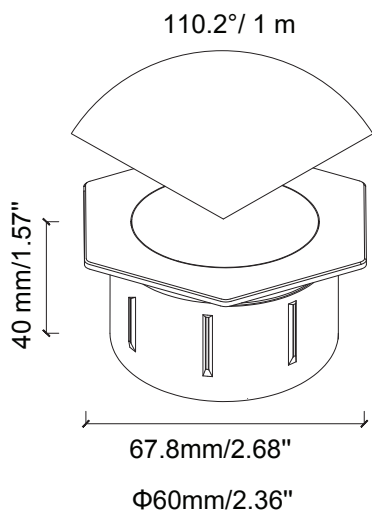

Diamond Hex RL-DIAMOND-HX-60-SS

Recessed Light

Product Finishes: ■ ■

Specifications:

Voltage: 12V AC
Wattage: 0.4
Volt Amps: 0.7
Lumens: 16
Color Temp: 2700k
IP Rating: 67
CRI: 93
Light Source: Integrated

Material: Polycarbonate
Ring Material: Stainless steel
Cable Length: 36"
Lux (lx): 2.5 lx
Candelas (cd): 9.92 cd
Rated Life: 50,000 hours
Warranty: 7-year comprehensive
Dimmable: No
Color-Changing: No

Product Uses:
 Pavers, Decks, Stairs,
 Driveways, Risers, Concrete

Accessories:
 Fang

AVERAGE BEAM ANGLE (50%): 110.2 DEG

Max. Luminous intensity : 9.92 cd

| DISTANCE (FT) | CENTER BEAM (FC) Eavg/Emax | ILLUMINANCE - CONE OF LIGHT | BEAM DIAMETER (FT) |
|---------------|-------------------------------|-----------------------------|--------------------|
| 1 | 4.14/17.70 | | 0.28 |
| 1.5 | 0.77/3.33 | | 0.42 |
| 3 | 0.25/0.83 | | 0.87 |
| 5 | 0.13/0.41 | | 1.47 |
| 6.5 | 0.07/0.23 | | 1.85 |