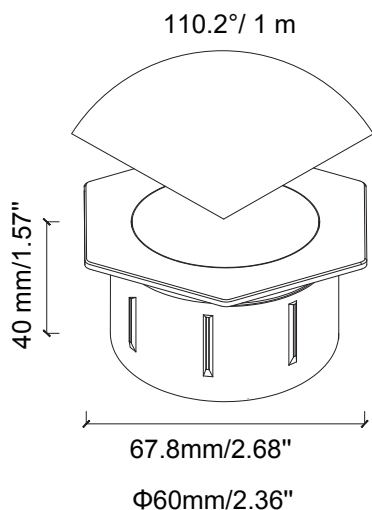

Diamond Hex RL-DIAMOND-HX-60-BK

Recessed Light

Product Finishes: ■ ■

Specifications:

Voltage: 12V AC
Wattage: 0.4
Volt Amps: 0.7
Lumens: 16
Color Temp: 2700k
IP Rating: 67
CRI: 93
Light Source: Integrated

Material: Polycarbonate
Ring Material: Anodized aluminum
Cable Length: 36"
Lux (lx): 2.5 lx
Candelas (cd): 9.92 cd
Rated Life: 50,000 hours
Warranty: 7-year comprehensive
Dimmable: No
Color-Changing: No

Product Uses:
 Pavers, Decks, Stairs,
 Driveways, Risers, Concrete

Accessories:
 Fang

Max. Luminous intensity : 9.92 cd

DISTANCE (FT)	CENTER BEAM (FC) Eavg/Emax	ILLUMINANCE - CONE OF LIGHT	BEAM DIAMETER (FT)
1	4.14/17.70		0.28
1.5	0.77/3.33		0.42
3	0.25/0.83		0.87
5	0.13/0.41		1.47
6.5	0.07/0.23		1.85