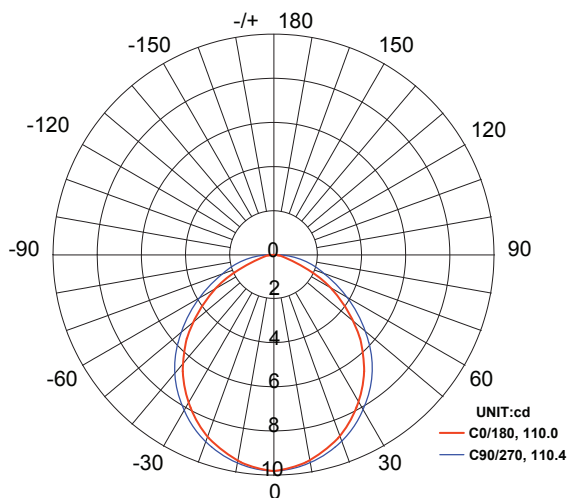

Diamond Hex RL-DIAMOND-HX-60-BK

Recessed Light

Product Finishes: ■ ■

Specifications:

Voltage: 12V AC
Wattage: 0.4
Volt Amps: 0.7
Lumens: 16
Color Temp: 2700k
IP Rating: 67
CRI: 93
Light Source: Integrated

Material: Polycarbonate
Ring Material: Anodized aluminum
Cable Length: 36"
Lux (lx): 2.5 lx
Candelas (cd): 9.92 cd
Rated Life: 50,000 hours
Warranty: 7-year comprehensive
Dimmable: No
Color-Changing: No

Product Uses:
 Pavers, Decks, Stairs,
 Driveways, Risers, Concrete

Accessories:
 Fang

Max. Luminous intensity : 9.92 cd

DISTANCE (FT)	CENTER BEAM (FC) Eavg/Emax	ILLUMINANCE - CONE OF LIGHT	BEAM DIAMETER (FT)
1	4.14/17.70		0.28
1.5	0.77/3.33		0.42
3	0.25/0.83		0.87
5	0.13/0.41		1.47
6.5	0.07/0.23		1.85