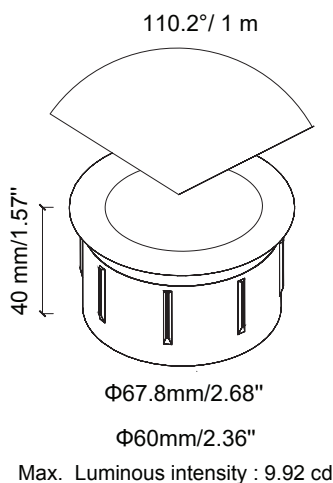

Diamond RL-DIAMOND-60-BK

Recessed Light

Product Finishes: No Ring

Specifications:

Voltage: 12V AC
Wattage: 0.4
Volt Amps: 0.7
Lumens: 16
Color Temp: 2700k
IP Rating: 67
CRI: 93
Light Source: Integrated

Material: Polycarbonate
Ring Material: Anodized aluminum
Cable Length: 36"
Lux (lx): 9.92 lx
Candelas (cd): 2.5 cd
Rated Life: 50,000 hours
Warranty: 7-year comprehensive
Dimmable: No
Color-Changing: No

Product Uses:
 Pavers, Decks, Stairs,
 Driveways, Risers, Concrete

Accessories:
 Fang

DISTANCE (FT)	CENTER BEAM (FC) Eavg/Emax	ILLUMINANCE - CONE OF LIGHT	BEAM DIAMETER (FT)
1	4.14/17.70		0.28
1.5	0.77/3.33		0.42
3	0.25/0.83		0.87
5	0.13/0.41		1.47
6.5	0.07/0.23		1.85