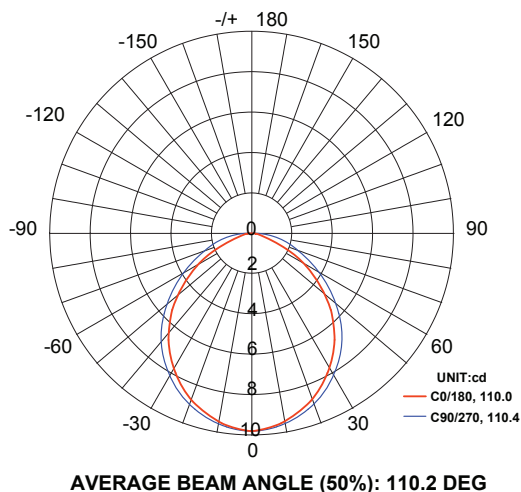

Diamond RL-DIAMOND-60-BK

Recessed Light

Product Finishes: No Ring

Specifications:

Voltage: 12V AC
Wattage: 0.4
Volt Amps: 0.7
Lumens: 16
Color Temp: 2700k
IP Rating: 67
CRI: 93
Light Source: Integrated

Material: Polycarbonate
Ring Material: Anodized aluminum
Cable Length: 36"
Lux (lx): 9.92 lx
Candelas (cd): 2.5 cd
Rated Life: 50,000 hours
Warranty: 7-year comprehensive
Dimmable: No
Color-Changing: No

Product Uses:
 Pavers, Decks, Stairs,
 Driveways, Risers, Concrete

Accessories:
 Fang

DISTANCE (FT)	CENTER BEAM (FC) Eavg/Emax	ILLUMINANCE - CONE OF LIGHT	BEAM DIAMETER (FT)
1	4.14/17.70		0.28
1.5	0.77/3.33		0.42
3	0.25/0.83		0.87
5	0.13/0.41		1.47
6.5	0.07/0.23		1.85