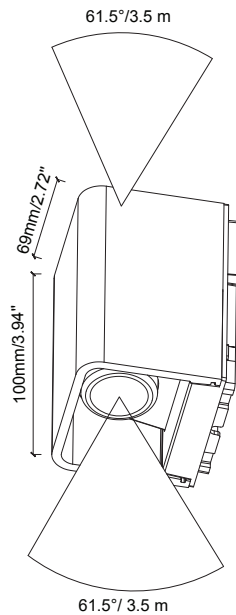

Dax Up Down WL-DAX-UD-BK

Wall Light

Product Finishes: ■

Specifications:

Voltage: 12V AC

Wattage: 6

Volt Amps: 10.5

Lumens: 320

Color Temp: 2700k

IP Rating: 65

CRI: 92.5

Light Source: Integrated

Material: Anodized aluminum

Cable Length: 48"

Lux (lx): 53.8 lx

Candelas (cd): 211 cd

Max. Luminous intensity : 211 cd

AVERAGE BEAM ANGLE (50%): 61.5 DEG

DISTANCE (FT)	CENTER BEAM (FC) Eavg/Emax	ILLUMINANCE - CONE OF LIGHT	BEAM DIAMETER (FT)
1	35.35/64.35		2.72
1.5	6.63/12.07		4.08
3	1.66/3.02		8.16
5	0.81/1.48		13.67
6.5	0.44/0.81		17.71