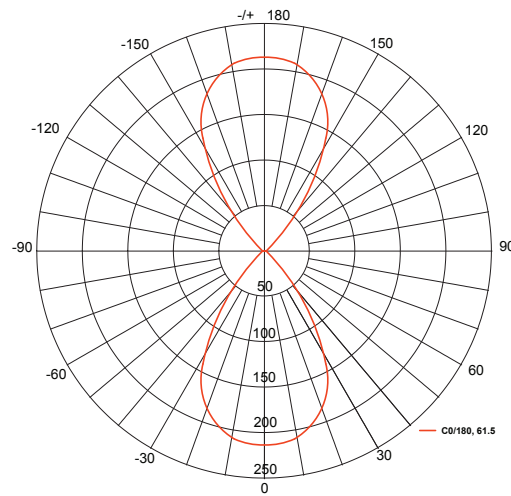

Color Temp: 2700k

IP Rating: 65

CRI: 92.5

Light Source: Integrated

Material: Anodized aluminum

Cable Length: 48"

Lux (lx): 53.8 lx

Candelas (cd): 211 cd

Max. Luminous intensity : 211 cd

AVERAGE BEAM ANGLE (50%): 61.5 DEG

DISTANCE (FT)	CENTER BEAM (FC) Eavg/Emax	ILLUMINANCE - CONE OF LIGHT	BEAM DIAMETER (FT)
1	35.35/64.35		2.72
1.5	6.63/12.07		4.08
3	1.66/3.02		8.16
5	0.81/1.48		13.67
6.5	0.44/0.81		17.71