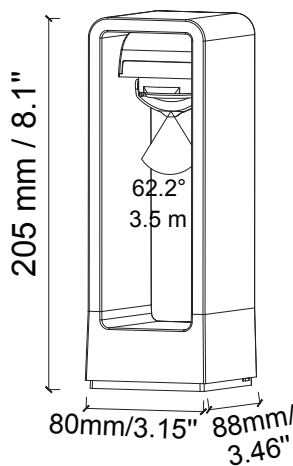

## Specifications:

**Voltage:** 12V AC

**Wattage:** 3

**Volt Amps:** 4.5

**Lumens:** 160

**Color Temp:** 2700k

**IP Rating:** 65

**CRI:** 92.5

**Light Source:** Integrated

**Material:** Anodized aluminum

**Cable Length:** 24"

**Lux (lx):** 5.9 lx

**Candelas (cd):** 96.2 cd

**Rated Life:** 50,000 hours

**Warranty:** 7-year comprehensive

**Dimmable:** No

## Product Uses:

Pathways, Bushes, Garden Beds, Driveways, Grasses

Max. Luminous intensity : 96.2 cd

AVERAGE BEAM ANGLE (50%): 62.2 DEG

DISTANCE (FT)	CENTER BEAM (FC) Eavg/Emax	ILLUMINANCE - CONE OF LIGHT	BEAM DIAMETER (FT)
1.5	26.43/42.74		2.04
3.25	7.18/11.60		4.42
6.5	1.79/2.90		8.84
9.75	0.79/1.29		13.33
13.25	0.45/0.73		18.05