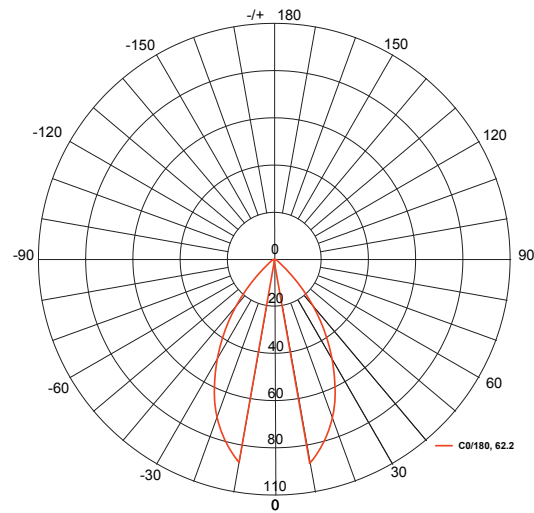

**Light Source:** Integrated

**Material:** Anodized aluminum

**Cable Length:** 24"

**Lux (lx):** 5.9 lx

**Candelas (cd):** 96.2 cd

**Rated Life:** 50,000 hours

**Warranty:** 7-year comprehensive

**Dimmable:** No

## Product Uses:

Pathways, Bushes, Garden Beds, Driveways, Grasses

Max. Luminous intensity : 96.2 cd

AVERAGE BEAM ANGLE (50%): 62.2 DEG

DISTANCE (FT)	CENTER BEAM (FC) Eavg/Emax	ILLUMINANCE - CONE OF LIGHT	BEAM DIAMETER (FT)
1.5	26.43/42.74		2.04
3.25	7.18/11.60		4.42
6.5	1.79/2.90		8.84
9.75	0.79/1.29		13.33
13.25	0.45/0.73		18.05