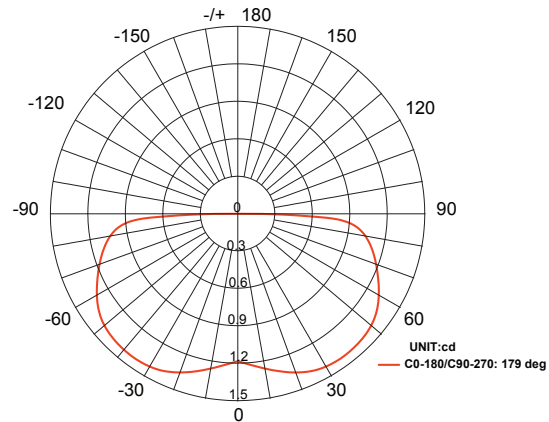

Cube Mini RL-CUBE-22-BK

Recessed Light

Product Finishes: ■

Specifications:

Voltage: 12V AC
Wattage: 0.5
Volt Amps: 0.8
Lumens: 3
Color Temp: 2700k
IP Rating: 67
CRI: 93
Light Source: Integrated

Material: Polycarbonate
Cable Length: 36"
Lux (lx): 1.4 lx
Candelas (cd): 5.4 cd
Rated Life: 50,000 hours
Warranty: 7-year comprehensive
Dimmable: No
Color-Changing: No

Product Uses:
 Decks, Pathways, Pavers,
 Stairs, Risers, Concrete

Accessories:
 Fang Mini

Max. Luminous intensity : 5.4 cd

DISTANCE (FT)	CENTER BEAM (FC) Eavg/Emax	ILLUMINANCE - CONE OF LIGHT	BEAM DIAMETER (FT)
1	0.193/14.16		0.84
1.5	0.23/1.69		1.58
3	0.012/0.86		2.21
5	0.006/0.47		3.50
6.5	0.002/0.11		6.83

AVERAGE BEAM ANGLE 90/270 (50%): 179 DEG
 AVERAGE BEAM ANGLE 0/180 (50%): 179 DEG