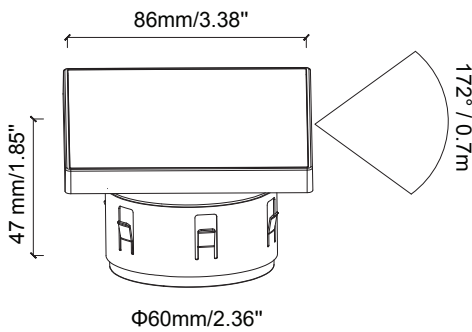

Cube Mini RL-CUBE-22-BK

Recessed Light

Product Finishes: ■

Specifications:

Voltage: 12V AC
Wattage: 0.5
Volt Amps: 0.8
Lumens: 3
Color Temp: 2700k
IP Rating: 67
CRI: 93
Light Source: Integrated

Material: Polycarbonate
Cable Length: 36"
Lux (lx): 1.4 lx
Candelas (cd): 5.4 cd
Rated Life: 50,000 hours
Warranty: 7-year comprehensive
Dimmable: No
Color-Changing: No

Product Uses:
 Decks, Pathways, Pavers,
 Stairs, Risers, Concrete

Accessories:
 Fang Mini

Max. Luminous intensity : 5.4 cd

DISTANCE (FT)	CENTER BEAM (FC) Eavg/Emax	ILLUMINANCE - CONE OF LIGHT	BEAM DIAMETER (FT)
1	0.193/14.16		0.84
1.5	0.23/1.69		1.58
3	0.012/0.86		2.21
5	0.006/0.47		3.50
6.5	0.002/0.11		6.83

AVERAGE BEAM ANGLE 90/270 (50%): 179 DEG
 AVERAGE BEAM ANGLE 0/180 (50%): 179 DEG