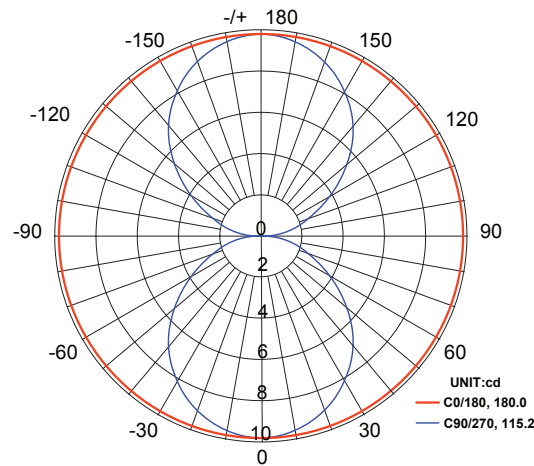

Cube Low PL-CUBE-L-BK

Path Light

Product Finishes: ■

Specifications:

Voltage: 12V AC
Wattage: 1.5
Volt Amps: 2.5
Lumens: 60
Color Temp: 2700k
IP Rating: 65
CRI: 93
Light Source: Integrated

Material: Anodized aluminum
Cable Length: 24"
Lux (lx): 2.2 lx
Candelas (cd): 8.8 cd
Rated Life: 50,000 hours
Warranty: 7-year comprehensive
Dimmable: No
Color-Changing: No

Product Uses:

Pathways, Bushes, Garden
 Beds, Driveways, Grasses

AVERAGE BEAM ANGLE 90/270 (50%): 113 DEG
AVERAGE BEAM ANGLE 0/180 (50%): 180 DEG

DISTANCE (FT)	CENTER BEAM (FC) Eavg/Emax	ILLUMINANCE - CONE OF LIGHT	BEAM DIAMETER (FT)
1	0.41/13.6		2.22
1.5	0.08/2.58		3.30
3	0.03/1.16		5.10
5	0.02/0.72		7.33
6.5	0.01/0.31		10.73

AVERAGE BEAM ANGLE 90/270 (50%): 113 DEG