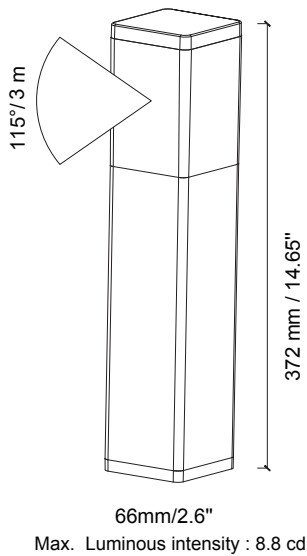

Cube Low PL-CUBE-L-BK

Path Light

Product Finishes: ■

Specifications:

Voltage: 12V AC
Wattage: 1.5
Volt Amps: 2.5
Lumens: 60
Color Temp: 2700k
IP Rating: 65
CRI: 93
Light Source: Integrated

Material: Anodized aluminum
Cable Length: 24"
Lux (lx): 2.2 lx
Candelas (cd): 8.8 cd
Rated Life: 50,000 hours
Warranty: 7-year comprehensive
Dimmable: No
Color-Changing: No

Product Uses:

Pathways, Bushes, Garden
 Beds, Driveways, Grasses

AVERAGE BEAM ANGLE 90/270 (50%): 113 DEG
AVERAGE BEAM ANGLE 0/180 (50%): 180 DEG

DISTANCE (FT)	CENTER BEAM (FC) Eavg/Emax	ILLUMINANCE - CONE OF LIGHT	BEAM DIAMETER (FT)
1	0.41/13.6		2.22
1.5	0.08/2.58		3.30
3	0.03/1.16		5.10
5	0.02/0.72		7.33
6.5	0.01/0.31		10.73

AVERAGE BEAM ANGLE 90/270 (50%): 113 DEG