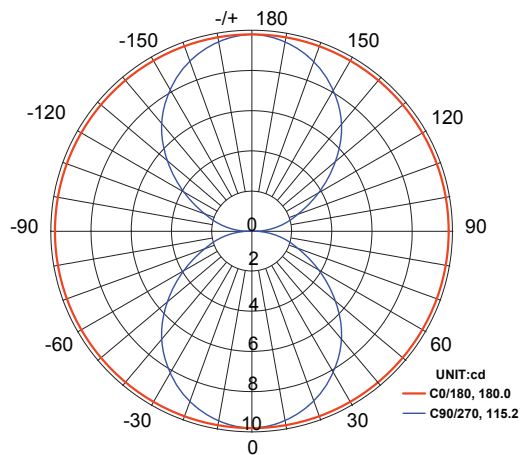

# Cube High PL-CUBE-H-BK

Path Light

Product Finishes: ■

## Specifications:

**Voltage:** 12V AC  
**Wattage:** 1.5  
**Volt Amps:** 2.5  
**Lumens:** 60  
**Color Temp:** 2700k  
**IP Rating:** 65  
**CRI:** 93  
**Light Source:** Integrated

**Material:** Anodized aluminum  
**Cable Length:** 24"  
**Lux (lx):** 2.2 lx  
**Candelas (cd):** 8.8 cd  
**Rated Life:** 50,000 hours  
**Warranty:** 7-year comprehensive  
**Dimmable:** No  
**Color-Changing:** No

## Product Uses:

Pathways, Bushes, Garden  
 Beds, Driveways, Grasses

**AVERAGE BEAM ANGLE 90/270 (50%): 113 DEG**  
**AVERAGE BEAM ANGLE 0/180 (50%): 180 DEG**

DISTANCE (FT)	CENTER BEAM (FC) Eavg/Emax	ILLUMINANCE - CONE OF LIGHT	BEAM DIAMETER (FT)
1	0.41/13.6		2.22
1.5	0.08/2.58		3.30
3	0.03/1.16		5.10
5	0.02/0.72		7.33
6.5	0.01/0.31		10.73