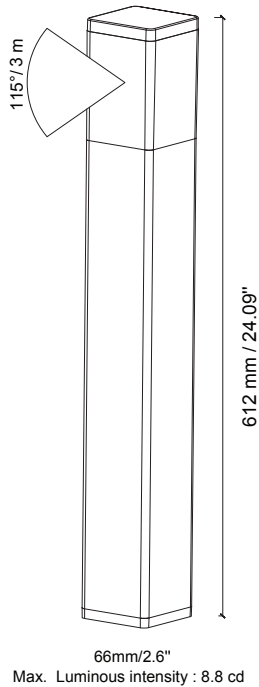

# Cube High PL-CUBE-H-BK

Path Light

Product Finishes: ■

## Specifications:

**Voltage:** 12V AC  
**Wattage:** 1.5  
**Volt Amps:** 2.5  
**Lumens:** 60  
**Color Temp:** 2700k  
**IP Rating:** 65  
**CRI:** 93  
**Light Source:** Integrated

**Material:** Anodized aluminum  
**Cable Length:** 24"  
**Lux (lx):** 2.2 lx  
**Candelas (cd):** 8.8 cd  
**Rated Life:** 50,000 hours  
**Warranty:** 7-year comprehensive  
**Dimmable:** No  
**Color-Changing:** No

## Product Uses:

Pathways, Bushes, Garden  
 Beds, Driveways, Grasses

**AVERAGE BEAM ANGLE 90/270 (50%): 113 DEG**  
**AVERAGE BEAM ANGLE 0/180 (50%): 180 DEG**

DISTANCE (FT)	CENTER BEAM (FC) Eavg/Emax	ILLUMINANCE - CONE OF LIGHT	BEAM DIAMETER (FT)
1	0.41/13.6		2.22
1.5	0.08/2.58		3.30
3	0.03/1.16		5.10
5	0.02/0.72		7.33
6.5	0.01/0.31		10.73