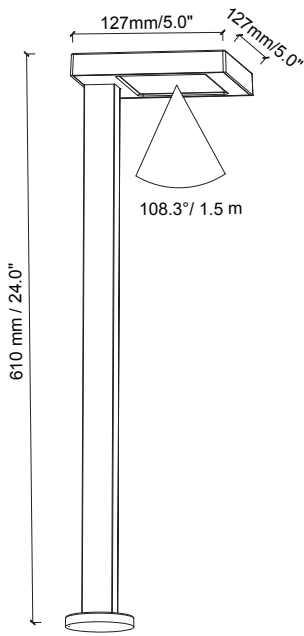

Color Temp: 2700k

IP Rating: 65

CRI: 92.5

Cable Length: 24"

Material: Anodized aluminum

Lux (lx): 11.5 lx

Candelas (cd): 45 cd

Rated Life: 50,000 hours

Warranty: 7-year comprehensive

Light Source: Integrated

Dimmable: No

Color-Changing: No

Product Uses:

Pathways, Bushes, Garden Beds, Driveways, Grasses

Max. Luminous intensity : 45 cd

AVERAGE BEAM ANGLE (50%): 108.3 DEG

DISTANCE (FT)	CENTER BEAM (FC) Eavg/Emax	ILLUMINANCE - CONE OF LIGHT	BEAM DIAMETER (FT)
1	13.78/46.22		1.64
1.5	2.58/8.67		2.46
3	0.65/2.16		4.92
5	0.25/0.88		8.2
6.5	0.17/0.59		10.66

AVERAGE BEAM ANGLE 0/180 (50%): 108.3 DEG