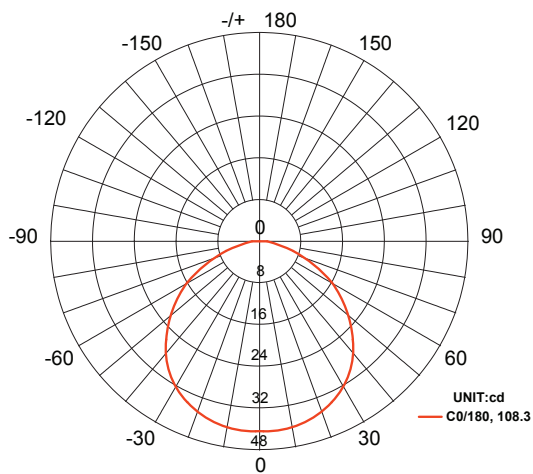

Color Temp: 2700k

IP Rating: 65

CRI: 92.5

Cable Length: 24"

Material: Anodized aluminum

Lux (lx): 11.5 lx

Candelas (cd): 45 cd

Rated Life: 50,000 hours

Warranty: 7-year comprehensive

Light Source: Integrated

Dimmable: No

Color-Changing: No

Product Uses:

Pathways, Bushes, Garden Beds, Driveways, Grasses

Max. Luminous intensity : 45 cd

AVERAGE BEAM ANGLE (50%): 108.3 DEG

DISTANCE (FT)	CENTER BEAM (FC) Eavg/Emax	ILLUMINANCE - CONE OF LIGHT	BEAM DIAMETER (FT)
1	13.78/46.22		1.64
1.5	2.58/8.67		2.46
3	0.65/2.16		4.92
5	0.25/0.88		8.2
6.5	0.17/0.59		10.66

AVERAGE BEAM ANGLE 0/180 (50%): 108.3 DEG