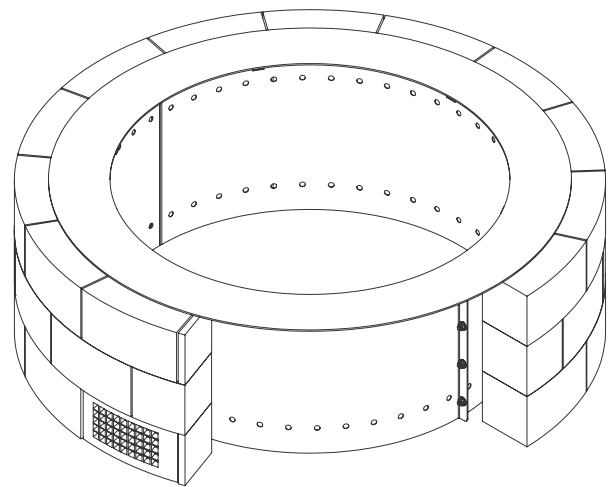

NEXT EVOLUTION SMOKE-LESS

Fire Pit Insert

PATENT PENDING

NES-29R

NES-34R

NES-36R

DIMENSIONS

NES with SRW

Material
 100% Commercial Grade
 Stainless Steel

Dimensions	NES-29R	NES-34R	NES-36R
Rim Outer Diameter (A)	34"	39"	41"
Rim Inner Diameter (B)	26"	31"	34"
Height (C)	12"	12"	12"
Base Outer Diameter (D)	29"	34"	36"
Weight	21 LBS	25 LBS	26 LBS
Fits Openings	29½"-32"	34½"-37"	36½"-39"

NEW NEXT EVOLUTION SMOKE-LESS FIRE PIT

ITEM #	PART #	DESCRIPTION	QTY.
1	80521	TOP PLATE	1
2	80597	HALF DRUM	2
3	10865	BOLT, 1/4"-20x 1/2", 18-8 SS, HEX HEAD	8
4	10864	LOCKNUT, FLANGED, 1/4"-20 SERRATED	8
5	10794	BOLT, 1/4"-20 x 2", 18-8 SS, HEX HEAD	2