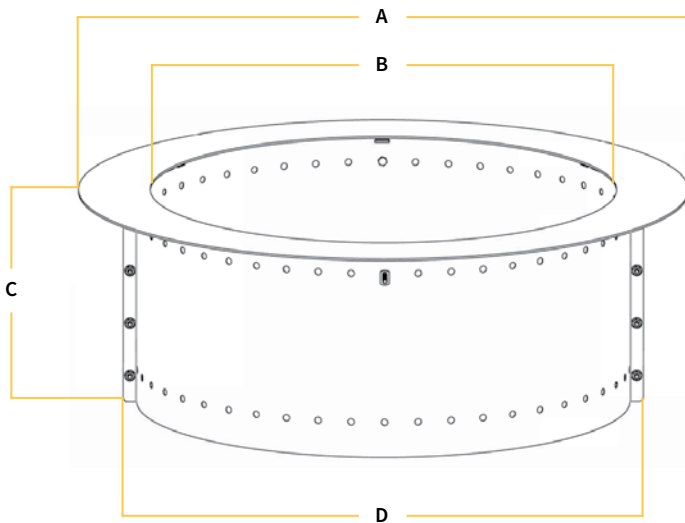

NEXT EVOLUTION SMOKE-LESS

Fire Pit Insert

PATENT PENDING

NES-29R

NES-34R

NES-36R

DIMENSIONS

NES with SRW

Material
 100% Commercial Grade
 Stainless Steel

Dimensions	NES-29R	NES-34R	NES-36R
Rim Outer Diameter (A)	34"	39"	41"
Rim Inner Diameter (B)	26"	31"	34"
Height (C)	12"	12"	12"
Base Outer Diameter (D)	29"	34"	36"
Weight	21 LBS	25 LBS	26 LBS
Fits Openings	29½"-32"	34½"-37"	36½"-39"

NEW NEXT EVOLUTION SMOKE-LESS FIRE PIT

ITEM #	PART #	DESCRIPTION	QTY.
1	80521	TOP PLATE	1
2	80597	HALF DRUM	2
3	10865	BOLT, 1/4"-20x 1/2", 18-8 SS, HEX HEAD	8
4	10864	LOCKNUT, FLANGED, 1/4"-20 SERRATED	8
5	10794	BOLT, 1/4"-20 x 2", 18-8 SS, HEX HEAD	2