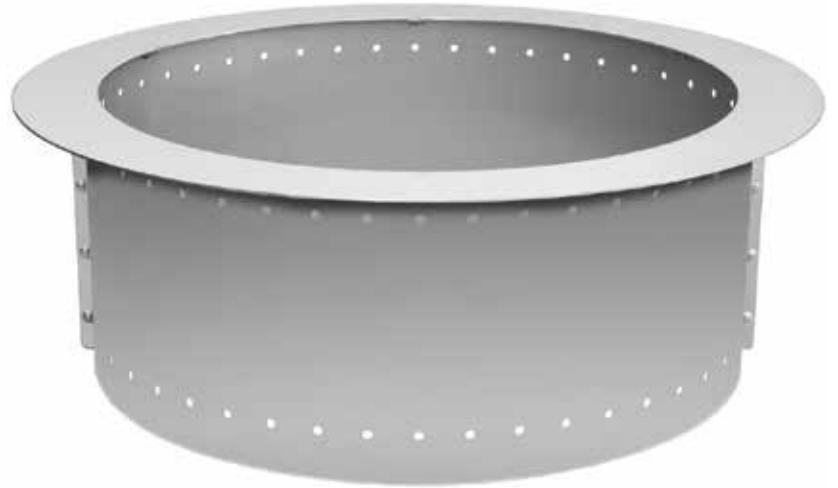

NEXT EVOLUTION SMOKE-LESS

Fire Pit Insert

PATENT PENDING

NES-29R

NES-34R

NES-36R

DIMENSIONS

NES with SRW

Material
 100% Commercial Grade
 Stainless Steel

Dimensions	NES-29R	NES-34R	NES-36R
Rim Outer Diameter (A)	34"	39"	41"
Rim Inner Diameter (B)	26"	31"	34"
Height (C)	12"	12"	12"
Base Outer Diameter (D)	29"	34"	36"
Weight	21 LBS	25 LBS	26 LBS
Fits Openings	29½"-32"	34½"-37"	36½"-39"

NEW NEXT EVOLUTION SMOKE-LESS FIRE PIT

ITEM #	PART #	DESCRIPTION	QTY.
1	80521	TOP PLATE	1
2	80597	HALF DRUM	2
3	10865	BOLT, 1/4"-20x 1/2", 18-8 SS, HEX HEAD	8
4	10864	LOCKNUT, FLANGED, 1/4"-20 SERRATED	8
5	10794	BOLT, 1/4"-20 x 2", 18-8 SS, HEX HEAD	2