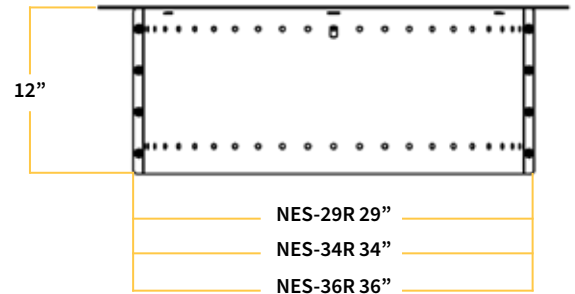

NEXT EVOLUTION SMOKE-LESS

Fire Pit Insert

PATENT PENDING

NES-29R

NES-34R

NES-36R

DIMENSIONS

NES with SRW

Material
 100% Commercial Grade
 Stainless Steel

Dimensions	NES-29R	NES-34R	NES-36R
Rim Outer Diameter (A)	34"	39"	41"
Rim Inner Diameter (B)	26"	31"	34"
Height (C)	12"	12"	12"
Base Outer Diameter (D)	29"	34"	36"
Weight	21 LBS	25 LBS	26 LBS
Fits Openings	29½"-32"	34½"-37"	36½"-39"

NEW NEXT EVOLUTION SMOKE-LESS FIRE PIT

ITEM #	PART #	DESCRIPTION	QTY.
1	80521	TOP PLATE	1
2	80597	HALF DRUM	2
3	10865	BOLT, 1/4"-20x 1/2", 18-8 SS, HEX HEAD	8
4	10864	LOCKNUT, FLANGED, 1/4"-20 SERRATED	8
5	10794	BOLT, 1/4"-20 x 2", 18-8 SS, HEX HEAD	2