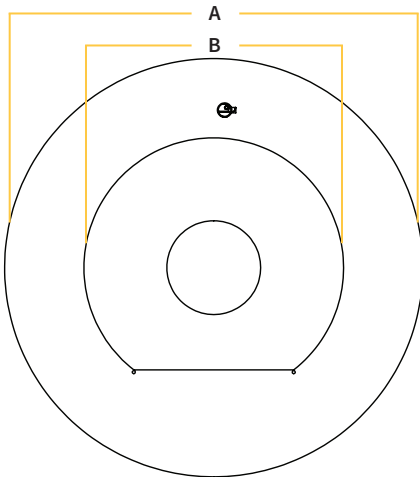

LUME-MSG

Purchase the Grill Post and cover separately to maximize your Smoke-less cooking potential!

LUME Smoke-less Fire Pit

PATENT PENDING

- LUME - MS1
- LUME - MS2
- LUME - MS1SR
- LUME - MS2SR

SKU	PRODUCT DESCRIPTION	MAP
LUME-MS1	MULTISIDED 21" SMOKE-LESS	\$717.00
LUME-MS1SR	MULTISIDED SEAR TOP 21" SMOKE-LESS	\$922.00
LUME-MS2	MULTISIDED 26" SMOKE-LESS	\$1,194.00
LIME-MS2SR	MULTISIDED SEAR TOP 26" SMOKE-LESS	\$1,399.00
LID-LUME-MS-A	STAINLESS LID - MS1, MS2SR	\$173.26
LID-LUME-MS-B	STAINLESS LID - MS1SR	\$148.51
LID-LUME-MS-C	STAINLESS LID - MS2	\$251.33
LUME-MSG	GRILL POST AND COVER	\$139.00

MULTISIDED WITH SEAR TOP

MULTISIDED

TOP VIEW

LUME-MS1SR/LUME-MS2SR

SIDE VIEW

BOTTOM VIEW

Material
100% Commercial Grade
Stainless Steel

Dimensions	LUME-MS1	LUME-MS2	LUME-MS1SR	LUME-MS2SR
Rim Outer Diameter (A)	26"	31"	29"	34"
Rim Inner Diameter (B)	20"	25"	18"	20"
Height (C)	16 ³ / ₈ "	16 ³ / ₈ "	16 ⁷ / ₁₆ "	16 ⁷ / ₁₆ "
Base Outer Diameter (D)	25 ¹ / ₄ "	30 ¹ / ₄ "	27 ³ / ₈ "	32 ³ / ₈ "
Dimension (E)	23 ³ / ₁₆ "	28 ³ / ₁₆ "	24 ⁷ / ₈ "	29 ¹ / ₈ "
Dimension (F)	N/A	N/A	16 ¹ / ₈ "	18 ¹ / ₈ "
Outer Liner (G)	23 ⁵ / ₁₆ "	28 ⁵ / ₁₆ "	23 ⁵ / ₁₆ "	28 ⁵ / ₁₆ "
Weight	44.14 lbs.	55.46 lbs.	62.25 lbs.	82.18 lbs.
Fits Openings	23 ¹ / ₂ "-25 ¹ / ₄ "	28 ¹ / ₂ "-30 ¹ / ₄ "	23 ¹ / ₂ "-27 ¹ / ₂ "	28 ¹ / ₂ "-32 ¹ / ₂ "