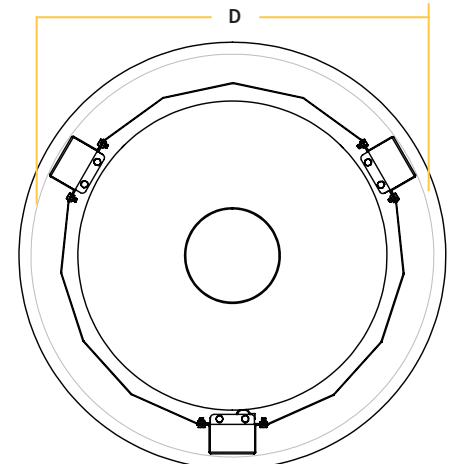

LUME-MSG

Purchase the Grill Post and cover separately to maximize your Smoke-less cooking potential!

LUME Smoke-less Fire Pit

PATENT PENDING

- LUME - MS1
- LUME - MS2
- LUME - MS1SR
- LUME - MS2SR

SKU	PRODUCT DESCRIPTION	MAP
LUME-MS1	MULTISIDED 21" SMOKE-LESS	\$717.00
LUME-MS1SR	MULTISIDED SEAR TOP 21" SMOKE-LESS	\$922.00
LUME-MS2	MULTISIDED 26" SMOKE-LESS	\$1,194.00
LIME-MS2SR	MULTISIDED SEAR TOP 26" SMOKE-LESS	\$1,399.00
LID-LUME-MS-A	STAINLESS LID - MS1, MS2SR	\$173.26
LID-LUME-MS-B	STAINLESS LID - MS1SR	\$148.51
LID-LUME-MS-C	STAINLESS LID - MS2	\$251.33
LUME-MSG	GRILL POST AND COVER	\$139.00

MULTISIDED WITH SEAR TOP

MULTISIDED

TOP VIEW

LUME-MS1SR/LUME-MS2SR

SIDE VIEW

BOTTOM VIEW

Material
100% Commercial Grade
Stainless Steel

Dimensions	LUME-MS1	LUME-MS2	LUME-MS1SR	LUME-MS2SR
Rim Outer Diameter (A)	26"	31"	29"	34"
Rim Inner Diameter (B)	20"	25"	18"	20"
Height (C)	16 ³ / ₈ "	16 ³ / ₈ "	16 ⁷ / ₁₆ "	16 ⁷ / ₁₆ "
Base Outer Diameter (D)	25 ¹ / ₄ "	30 ¹ / ₄ "	27 ³ / ₈ "	32 ³ / ₈ "
Dimension (E)	23 ³ / ₁₆ "	28 ³ / ₁₆ "	24 ⁷ / ₈ "	29 ¹ / ₈ "
Dimension (F)	N/A	N/A	16 ¹ / ₈ "	18 ¹ / ₈ "
Outer Liner (G)	23 ⁵ / ₁₆ "	28 ⁵ / ₁₆ "	23 ⁵ / ₁₆ "	28 ⁵ / ₁₆ "
Weight	44.14 lbs.	55.46 lbs.	62.25 lbs.	82.18 lbs.
Fits Openings	23 ¹ / ₂ "-25 ¹ / ₄ "	28 ¹ / ₂ "-30 ¹ / ₄ "	23 ¹ / ₂ "-27 ¹ / ₂ "	28 ¹ / ₂ "-32 ¹ / ₂ "