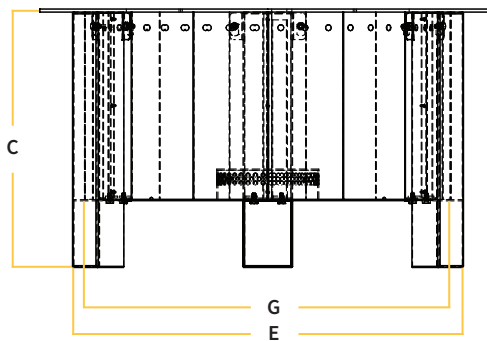

LUME-MSG

Purchase the Grill Post and cover separately to maximize your Smoke-less cooking potential!

LUME Smoke-less Fire Pit

PATENT PENDING

- LUME - MS1
- LUME - MS2
- LUME - MS1SR
- LUME - MS2SR

SKU	PRODUCT DESCRIPTION	MAP
LUME-MS1	MULTISIDED 21" SMOKE-LESS	\$717.00
LUME-MS1SR	MULTISIDED SEAR TOP 21" SMOKE-LESS	\$922.00
LUME-MS2	MULTISIDED 26" SMOKE-LESS	\$1,194.00
LIME-MS2SR	MULTISIDED SEAR TOP 26" SMOKE-LESS	\$1,399.00
LID-LUME-MS-A	STAINLESS LID - MS1, MS2SR	\$173.26
LID-LUME-MS-B	STAINLESS LID - MS1SR	\$148.51
LID-LUME-MS-C	STAINLESS LID - MS2	\$251.33
LUME-MSG	GRILL POST AND COVER	\$139.00

MULTISIDED WITH SEAR TOP

MULTISIDED

TOP VIEW

LUME-MS1SR/LUME-MS2SR

SIDE VIEW

BOTTOM VIEW

Material
100% Commercial Grade
Stainless Steel

Dimensions	LUME-MS1	LUME-MS2	LUME-MS1SR	LUME-MS2SR
Rim Outer Diameter (A)	26"	31"	29"	34"
Rim Inner Diameter (B)	20"	25"	18"	20"
Height (C)	16 ³ / ₈ "	16 ³ / ₈ "	16 ⁷ / ₁₆ "	16 ⁷ / ₁₆ "
Base Outer Diameter (D)	25 ¹ / ₄ "	30 ¹ / ₄ "	27 ³ / ₈ "	32 ³ / ₈ "
Dimension (E)	23 ³ / ₁₆ "	28 ³ / ₁₆ "	24 ⁷ / ₈ "	29 ¹ / ₈ "
Dimension (F)	N/A	N/A	16 ¹ / ₈ "	18 ¹ / ₈ "
Outer Liner (G)	23 ⁵ / ₁₆ "	28 ⁵ / ₁₆ "	23 ⁵ / ₁₆ "	28 ⁵ / ₁₆ "
Weight	44.14 lbs.	55.46 lbs.	62.25 lbs.	82.18 lbs.
Fits Openings	23 ¹ / ₂ "-25 ¹ / ₄ "	28 ¹ / ₂ "-30 ¹ / ₄ "	23 ¹ / ₂ "-27 ¹ / ₂ "	28 ¹ / ₂ "-32 ¹ / ₂ "