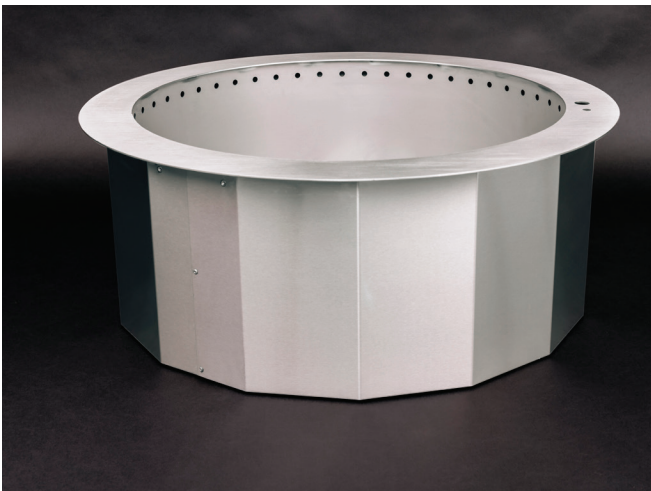

LUME

Smoke-less Fire Pit

MORE FIRE. LESS SMOKE.

- Unique Design for Less Smoke
- Larger Surface, More Cooking
- Lightweight, Easy to Transport
- Free Standing or Built-In
- Modular, Removable Legs
- Low Maintenance

LUME-MSG

Purchase the Grill Post and cover separately to maximize your Smoke-less cooking potential!

LUME Smoke-less Fire Pit

PATENT PENDING

- LUME - MS1
- LUME - MS2
- LUME - MS1SR
- LUME - MS2SR

SKU	PRODUCT DESCRIPTION	MAP
LUME-MS1	MULTISIDED 21" SMOKE-LESS	\$717.00
LUME-MS1SR	MULTISIDED SEAR TOP 21" SMOKE-LESS	\$922.00
LUME-MS2	MULTISIDED 26" SMOKE-LESS	\$1,194.00
LIME-MS2SR	MULTISIDED SEAR TOP 26" SMOKE-LESS	\$1,399.00
LID-LUME-MS-A	STAINLESS LID - MS1, MS2SR	\$173.26
LID-LUME-MS-B	STAINLESS LID - MS1SR	\$148.51
LID-LUME-MS-C	STAINLESS LID - MS2	\$251.33
LUME-MSG	GRILL POST AND COVER	\$139.00

MULTISIDED WITH SEAR TOP

MULTISIDED

TOP VIEW

LUME-MS1SR/LUME-MS2SR

SIDE VIEW

BOTTOM VIEW

Material
100% Commercial Grade
Stainless Steel

Dimensions	LUME-MS1	LUME-MS2	LUME-MS1SR	LUME-MS2SR
Rim Outer Diameter (A)	26"	31"	29"	34"
Rim Inner Diameter (B)	20"	25"	18"	20"
Height (C)	16 ³ / ₈ "	16 ³ / ₈ "	16 ⁷ / ₁₆ "	16 ⁷ / ₁₆ "
Base Outer Diameter (D)	25 ¹ / ₄ "	30 ¹ / ₄ "	27 ³ / ₈ "	32 ³ / ₈ "
Dimension (E)	23 ³ / ₁₆ "	28 ³ / ₁₆ "	24 ⁷ / ₈ "	29 ¹ / ₈ "
Dimension (F)	N/A	N/A	16 ¹ / ₈ "	18 ¹ / ₈ "
Outer Liner (G)	23 ⁵ / ₁₆ "	28 ⁵ / ₁₆ "	23 ⁵ / ₁₆ "	28 ⁵ / ₁₆ "
Weight	44.14 lbs.	55.46 lbs.	62.25 lbs.	82.18 lbs.
Fits Openings	23 ¹ / ₂ "-25 ¹ / ₄ "	28 ¹ / ₂ "-30 ¹ / ₄ "	23 ¹ / ₂ "-27 ¹ / ₂ "	28 ¹ / ₂ "-32 ¹ / ₂ "