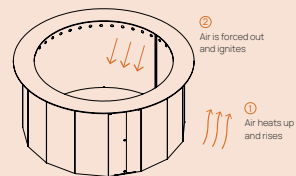

WOOD

+

METAL SMOKE-LESS FIRE PIT  
LUME-MS1

+

GFRC ENCLOSURE

→

LUME SURROUND

**NEW!**

## LUME SURROUND

**OVERALL DIMENSIONS: 42" W x 18" H**  
**BASE WIDTH: 20" W**  
**INTERIOR DIAMETER: 23 1/2" W**

**USE METAL SMOKE-LESS FIRE PIT  
LUME-MS1**