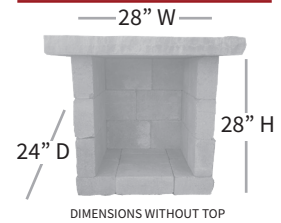

# Jr Fireplace with Verona Wall

	LENGTH	WIDTH	HEIGHT	LBS / PALLET
<b>A</b> FOOTPRINT W/O STEP	47"	40"	70"	
INSERT (INSIDE DIAMETER)	24"	24"	N/A	6,003
STEP	48"	16½"	6"	

OPTIONAL WOOD BOX AVAILABLE

**INCLUDES:**