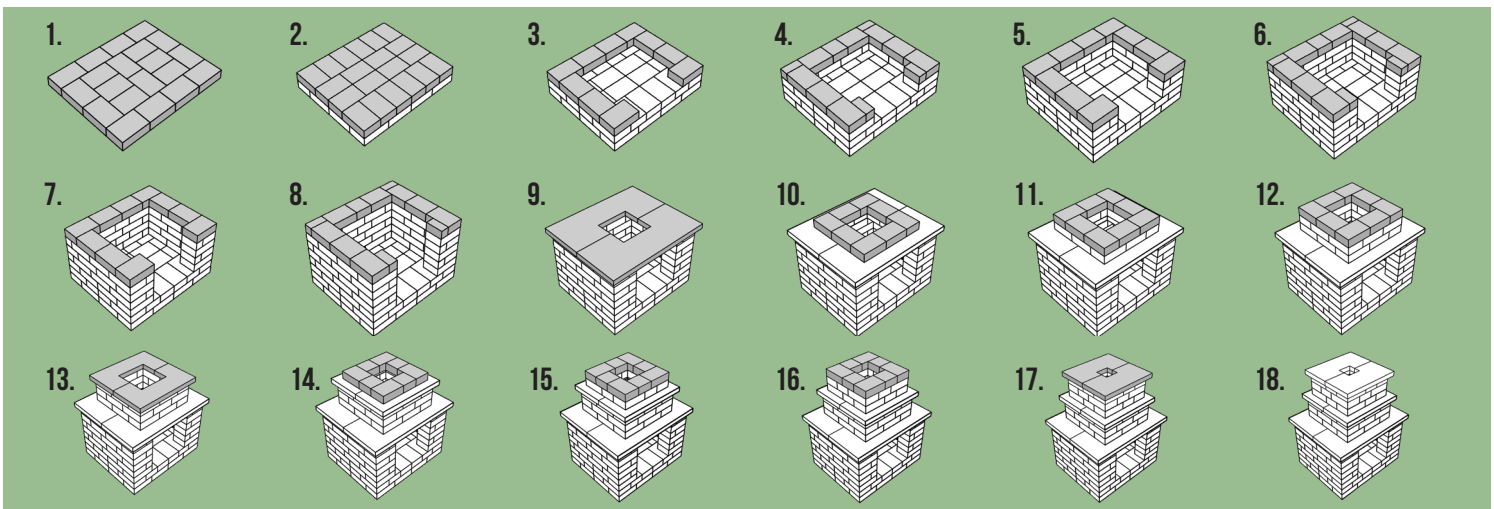

OYSTER BLEND

SOUTH BAY BLEND

TRAVERTINA\*

WESTCHESTER BLEND

\*Premium Color

for larger install images, please email [info@nicolock.com](mailto:info@nicolock.com)

Corporate HQ: 612 Muncy Avenue | Lindenhurst | NY | 11757 | 631.669.0700 | [nicolock.com](http://nicolock.com)