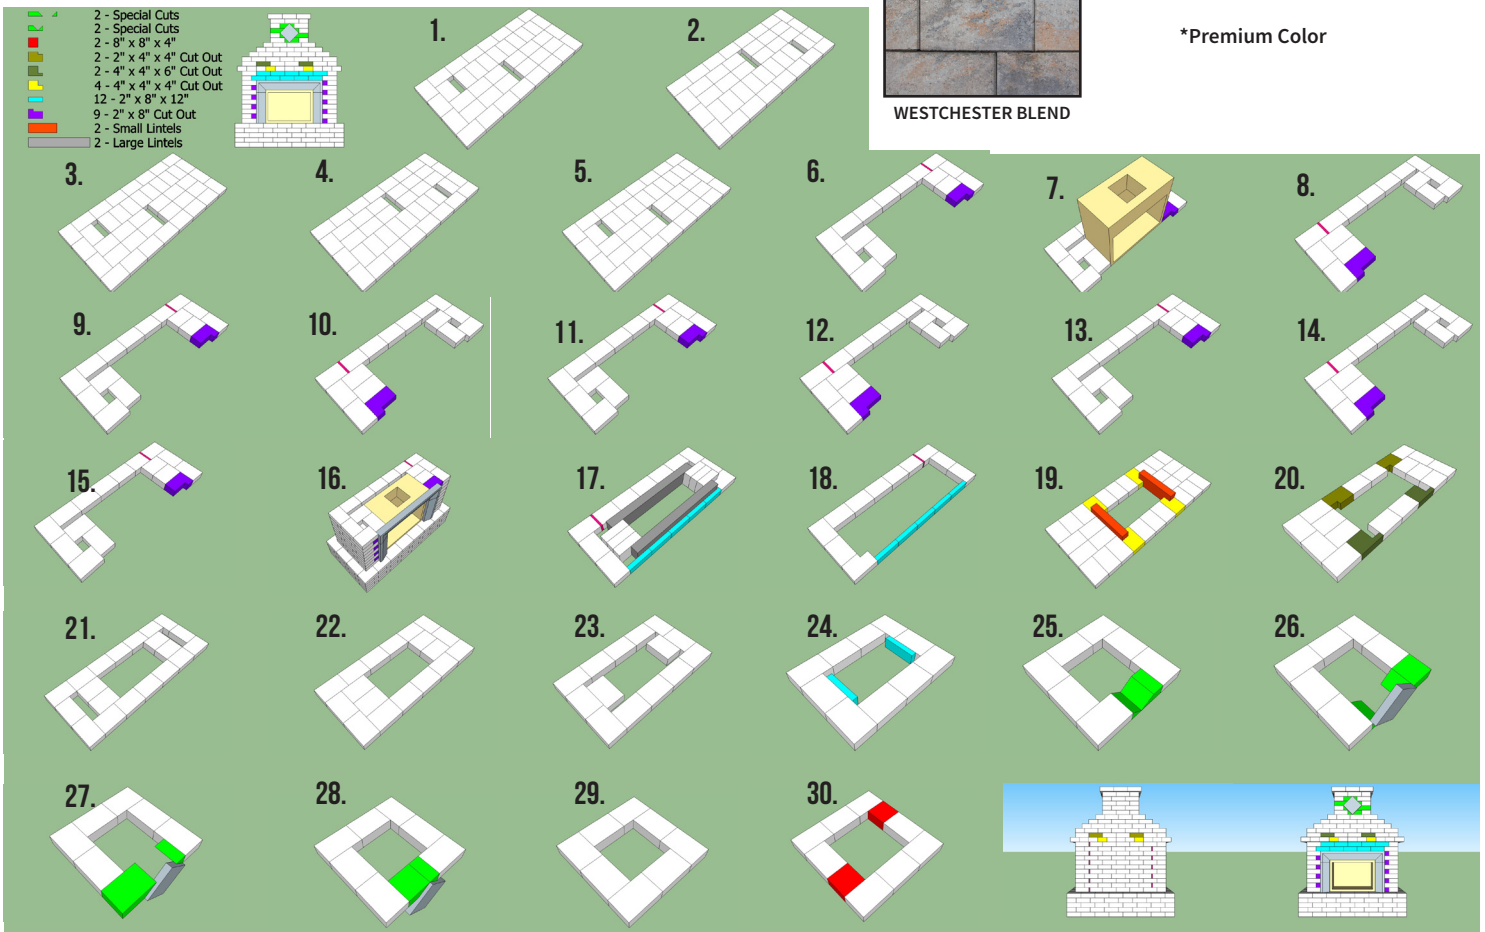

*Premium Color