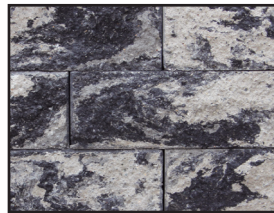

Serafina Fire Pit

There is something magical about sitting around a fire pit. The Serafina Fire Pit provides a charming focal point for entertaining with family.

Fire Pits | Fireplaces

- EASY INSTALLATION
- NO CUTTING NEEDED
- MULTIPLE COLOR CHOICES
- 360° OF FLAMES PROVIDE WARMTH AND COMFORT

Granite City Blend

Serafina Fire Pit

		OUTSIDE DIAMETER	HEIGHT	LBS/PALLET
A	WITHOUT COPING	48"	16"	1,350
B	WITH COPING	51½"	19"	1,714

ADOBE BLEND

BLUESTONE*

CRAB ORCHARD BLEND

FIRE ISLAND BLEND

GOLDEN BROWN BLEND

GRANITE CITY BLEND

GRAPHITE PEARL BLEND*

OYSTER BLEND

TRAVERTINA*

WESTCHESTER BLEND

ACCENT OPTIONS:

BLUESTONE

BROWN