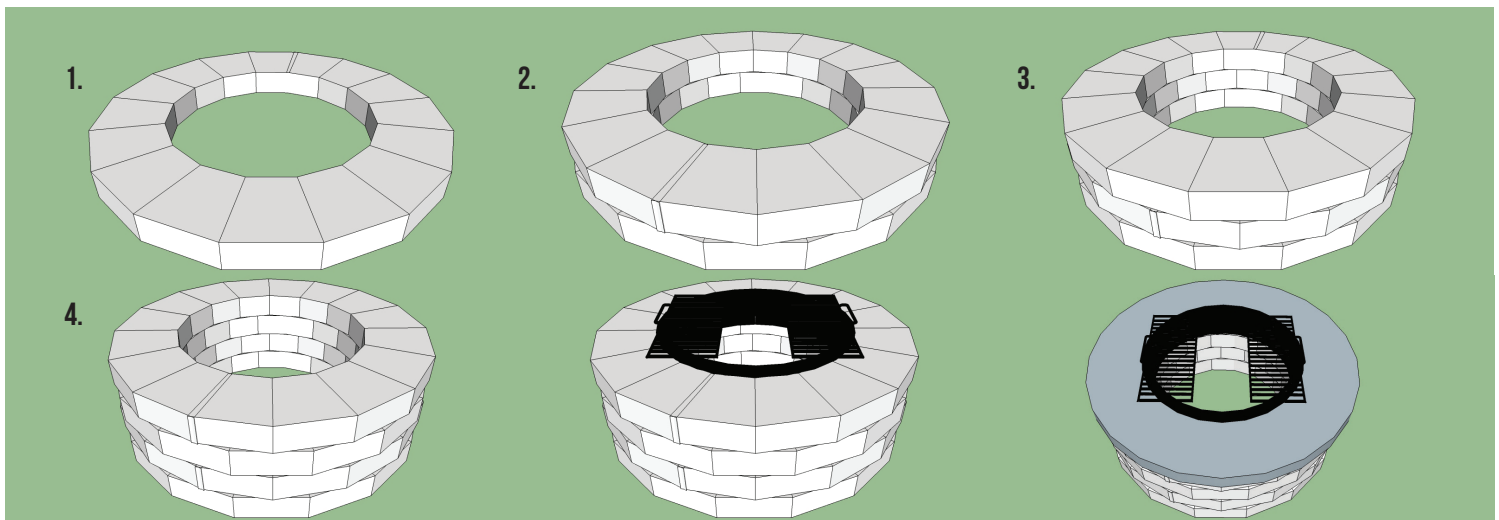

ACCENT OPTIONS:

*Premium Color

for larger install images, please email info@nicolock.com

Corporate HQ: 612 Muncy Avenue | Lindenhurst | NY | 11757 | 631.669.0700 | nicolock.com